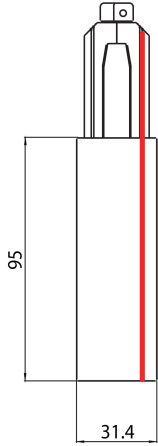

ONETRACK LIVE END FEED RIGHT BLACK 9001/B 9200710

Technical drawings

Data table

GENERAL DATA

Product name	ONETRACK LIVE END FEED RIGHT BLACK 9001/B
Technology	Accessory
General application	Museums & Galleries, Office
ETIM Class	EC000101
Warranty	5 years

ELECTRICAL DATA

Control gear required	No