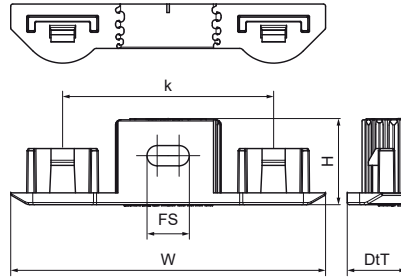

## Walraven starQuick® Duo Wall Plate with Hammer-in Screw

(C0521)

for use with Walraven starQuick®

### Features & benefits

- for fixing of two pipes with Walraven starQuick® clamps
- suitable for Walraven starQuick® dimensions up to 20mm
- the distance between the pipe and the wall is equal to that of a single clip
- material: screw made of steel, plug made of PA (polyamide), grey
- suitable for fixing to concrete, aerated concrete, brick
- temperature resistance from approx. -40 °C to approx. +90 °C (constant); short to approx. +130 °C

| Product Number   | Contains Product | Contains Product |
|------------------|------------------|------------------|
|                  | - 1              | - 2              |
| Reference Letter |                  |                  |
| Unit description |                  |                  |
| 0854300          | 854,000          | 854,301          |