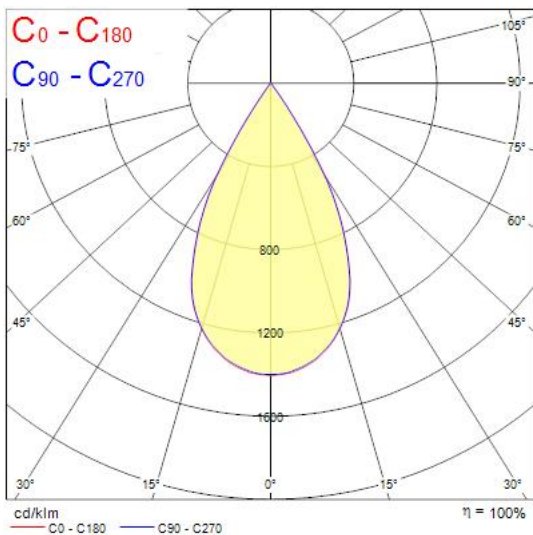

Concord

CONCORD BEACON 3000K WIDE O/B DIM WHITE 2062458

LOR (%)	100
Correlated colour temperature (k)	3000
Light colour	Warm White
CRI (Ra)	97
Colour Variation Initial (SDCM)	2
Beam Angle (°)	55
Photobiological Risk Group	RG1
Total power consumption (W)	18
Electrical protection	Class II
Control gear type	LED driver constant current
Dimmable	Yes
Minimum dimming level (%)	1
Housing colour	RAL 9016 - Traffic white / Bezel
IP rating	IP20
IK rating	IK02
Product EAN number	5025768624584
Warranty	5 years
Dimming method	Onboard pot
Useful luminous flux (#use)	1475

Photometry