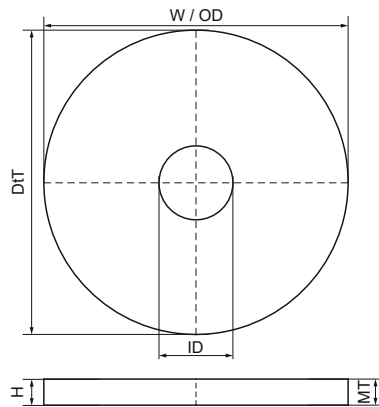

Walraven RapidStrut® Washer - Flat (zp)

(H2485)

fixing to Strut rail

Features & benefits

- flat washer
- material: steel 1.0332
- zinc plated
- tested for fire safety

Product Number	For Rail Type	Total Height	Total Width	Total Length	Inner Diameter	Outer Diameter	Material Thickness
<i>Reference Letter</i>		<i>H</i>	<i>W</i>	<i>L</i>	<i>ID</i>	<i>OD</i>	<i>MT</i>
<i>Unit description</i>		<i>mm</i>	<i>mm</i>	<i>mm</i>	<i>mm</i>	<i>mm</i>	<i>mm</i>
6533506	41x21, 41x41, 41x51, 41x62, 41x82	3	40	40	6.4	40	3.00
6533508	41x21, 41x41, 41x51, 41x62, 41x82	3	40	40	8.4	40	3.00
6533510	41x21, 41x41, 41x51, 41x62, 41x82	3	40	40	10.5	40	3.00
6533512	41x21, 41x41, 41x51, 41x62, 41x82	3	40	40	13	40	3.00