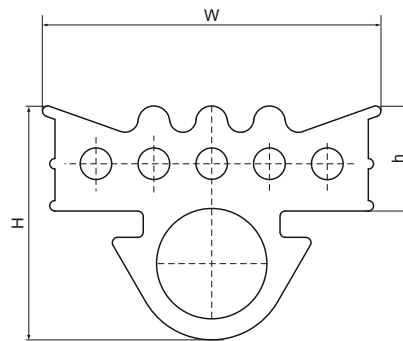

Walraven Rubber Strip

(G4510)

noise insulation lining for rail

Features & benefits

- noise insulating lining for rail
- also usable for threaded rod M6, M8 or M10
- suitable for rails 27x18, 30x15, 30x20, 30x30, 30x45, 38x40
- material: EPDM rubber, black
- building material class B2 according to DIN 4102-1 and class E according to EN 13501-1
- sound insulating lining according DIN 4109

Product Number	Total Height	Total Width	Total Length	Height	For Rail Type
Reference Letter	H	W	L	h	
Unit description	mm	mm	mm	mm	
6568001	22	31.2	30,000	10	27x18, 30x15, 30x20, 30x30, 30x45, 38x40