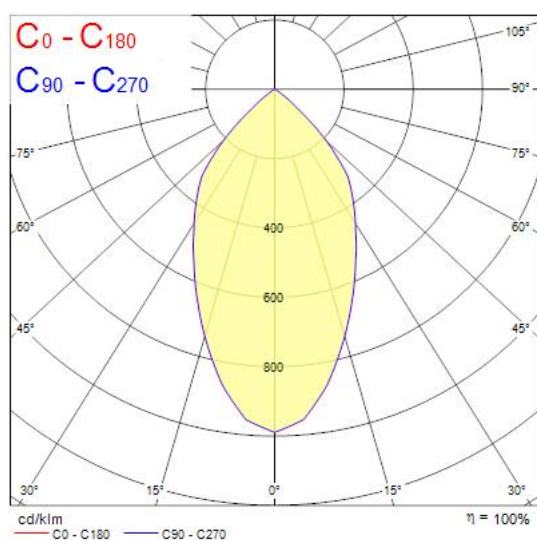

Concord

EXPOSPOT 90 ADJUSTABLE HO RA90 4000K WB WHITE 2070078

Control gear type	Electronic ballast
Control gear mounting	Remote
Housing colour	White
IP rating	IP20
IK rating	IK02
Product EAN number	5025768700783
Warranty	5 years

Photometry