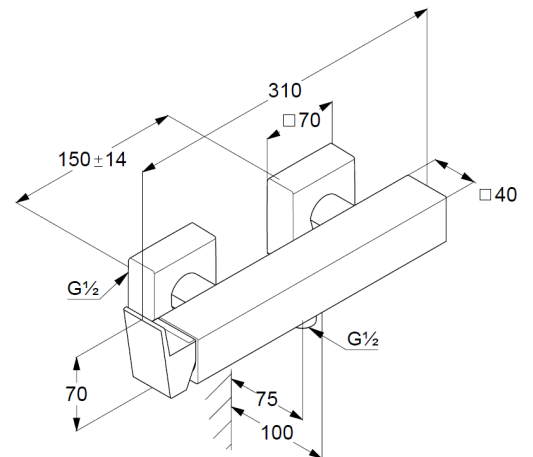

shower mixer  
single lever mixer  
wall mounted  
solid lever, metal  
protected against back flow  
shower outlet G1/2  
ceramic cartridge with hot water safety device  
flow rate at 3 bar 23 l/min.  
S-unions G1/2 x G3/4

### Maßzeichnung/ Dimensional drawing