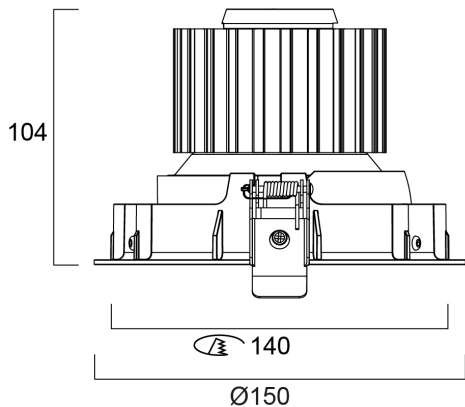

Concord

EXPOSPOT 90 ADJUSTABLE HO RA90 4000K WB WHITE 2070078

Technical drawings

Data table

GENERAL DATA

Product name	EXPOSPOT 90 ADJUSTABLE HO RA90 4000K WB WHITE
Technology	LED
Cap/Base	N/A
Housing	Aluminium
Mount	Ceiling recessed mounting
Fixture rating	Enclosed
Performance ambient temperature Tq (°C)	25
Warranty	5 years

OPTICAL DATA

Fixture luminous flux (lm)	3479
Luminaire efficacy (lm/W)	99
LOR (%)	100
Colour temperature (K)	4000