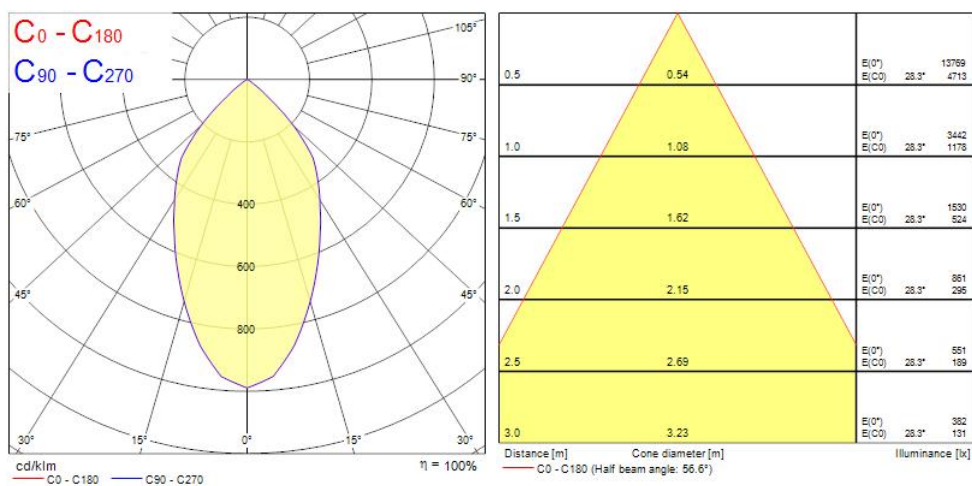

Concord

EXPOSPOT 90 ADJUSTABLE HO RA90 4000K WB WHITE 2070078

Control gear type	Electronic ballast
Control gear mounting	Remote
Housing colour	White
IP rating	IP20
IK rating	IK02
Product EAN number	5025768700783
Warranty	5 years

Photometry