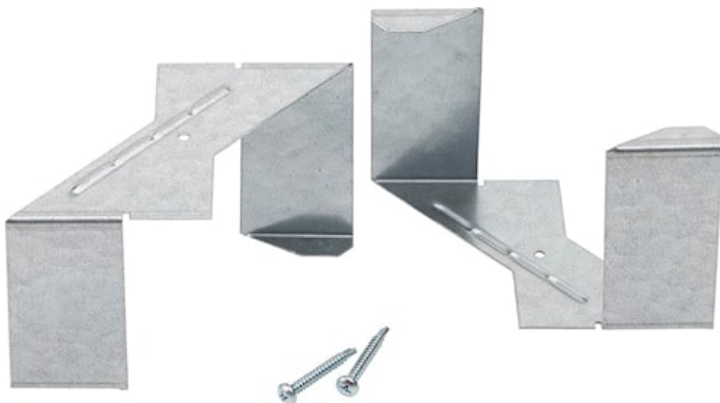

OPTIX LINEAR RECESSED ACCESSORY BRACKET 1-20MM X1

Item No: 2021717

Concord

Mounting bracket for Optix Linear Recessed range. Suitable for ceiling thickness 1-20mm. Contains one pair of brackets suitable for fixing one luminaire. Necessary screws are included in the pack.

Technical Assets

Photometrics

General data

Product name	OPTIX LINEAR RECESSED ACCESSORY BRACKET 1-20MM X1
Technology	Accessory
Accessory type	Mounting
Type of accessory	Through-wiring
Housing	Steel
General application	Education, Office
ETIM Class	EC002557
Warranty	5 years

Packaging

Product EAN number	5025768217175
Packaging single length / height (cm)	8.0
Packaging single width (cm)	39.0
Packaging single depth (cm)	42.5
DUN14 (inner)	15025768217172
Units per outer package	10
Packaging outer length / height (cm)	8.0
Packaging outer width (cm)	39.0
Packaging outer depth (cm)	42.5

Physical data

Housing colour	Silver
Weight (kg)	0.161