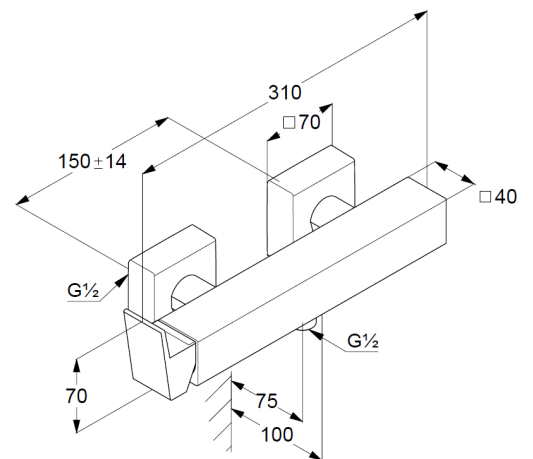

Technische Daten/ Technical Data

KLUDI DECUS

single lever shower mixer
DN 15

Ref.: 548315375

Finishes:
53 matt white

Product description
Manufacturer KLUDI GmbH & Co. KG
Typ: KLUDI DECUS
single lever shower mixer
Ref.: 548315375

shower mixer
single lever mixer
wall mounted
solid lever, metal
protected against back flow
shower outlet G1/2
ceramic cartridge with hot water safety device
flow rate at 3 bar 23 l/min.
S-unions G1/2 x G3/4

Produktabbildung/ Product picture

Maßzeichnung/ Dimensional drawing

Durchfluss/ Flow rate