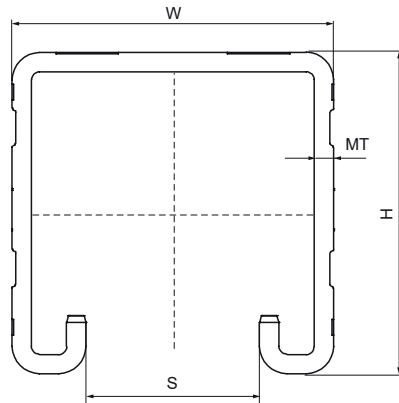

Walraven RapidStrut® channel (pg) no slot

(H0411)

for medium weight fixing applications

Features & benefits

- universal channel system
- inward formed flanges with serrated profile for extra grip
- pre-galvanized
- For more information about the max. allowed load please refer to the loading tables or our online datasheet 'Walraven RapidStrut® Data Sheet'.

Product Number	Type	Total Height	Total Width	Total Length	Material Thickness	Profile Opening
<i>Reference Letter</i>		<i>H</i>	<i>W</i>	<i>L</i>	<i>MT</i>	<i>S</i>
<i>Unit description</i>		<i>mm</i>	<i>mm</i>	<i>mm</i>	<i>mm</i>	<i>mm</i>
6505640	41 H	41	41	6,000	2.50	22
6505620	21 H	21	41	6,000	2.50	22