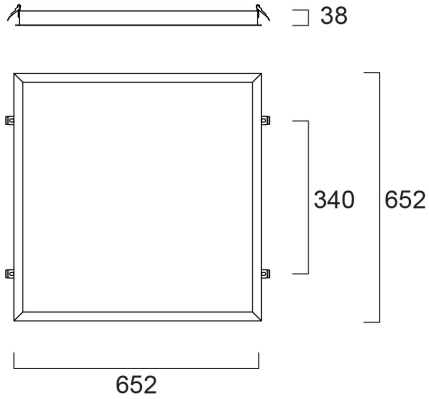

Features

- Plasterboard ceiling frame accessory for panels 600x600mm. Suggested cut-out size 630x630mm. Suitable ceiling thickness 15-40mm.

Product Overview

Product name	Plasterboard Frame 600x600
Technology	Accessory
Housing	Aluminium
Environment	Interior
General application	Education, Office
ETIM Class	EC002557
E-number FI	4279569
Housing colour	RAL 9003 - Signal white
Product EAN number	5410288623177
Warranty	No warranty

Plasterboard Frame 600x600 0062317

Technical drawings

Data table

GENERAL DATA

Product name	Plasterboard Frame 600x600
Technology	Accessory
Type of accessory	Mounting kit
Housing	Aluminium
Environment	Interior
General application	Education, Office
ETIM Class	EC002557
E-number FI	4279569
Warranty	No warranty

ELECTRICAL DATA

Control gear required	No
-----------------------	----

PHYSICAL DATA

Housing colour	RAL 9003 - Signal white
----------------	-------------------------

Plasterboard Frame 600x600 0062317

Nominal Product Length (mm)	652
Nominal Product Width (mm)	652
Nominal Product Height (mm)	38
Weight (kg)	0.65

PACKAGING

Product EAN number	5410288623177
Packaging single length / height (cm)	16.6
Packaging single width (cm)	6.2
Packaging single depth (cm)	66.5
DUN14 (inner)	15410288623174
Units per outer package	8
Packaging outer length / height (cm)	68.0
Packaging outer width (cm)	35.0
Packaging outer depth (cm)	27.0