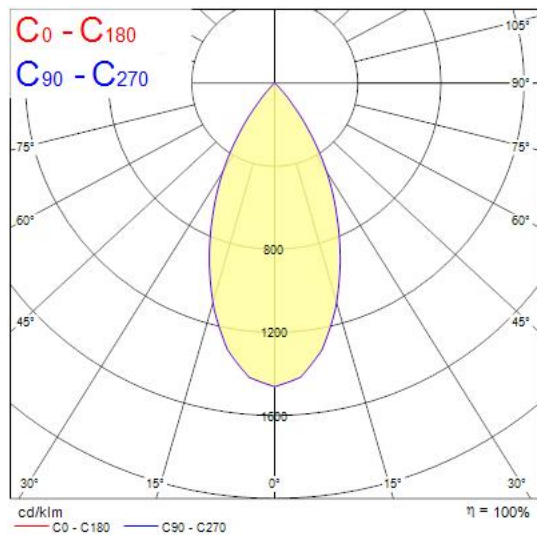

Concord

MYRIAD SQUARE IP65 FLOOD 4K DALI BLKREF WBEZ
2056414

Photometry