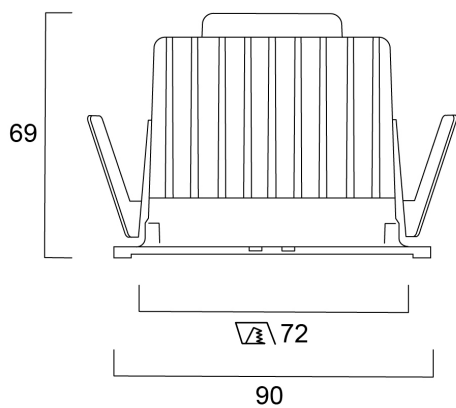

Data table

GENERAL DATA