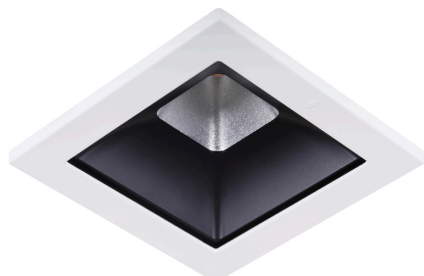

## MYRIAD SQUARE IP65 FLOOD 4K DALI BLKREF WBEZ 2056414

### Features

- MYRIAD SQUARE IP65 FLOOD 4000K DALI BLACK REFLECTOR WHITE BEZEL

### Product Overview

Product name	MYRIAD SQUARE IP65 FLOOD 4K DALI BLKREF WBEZ
Technology	LED
Cap/Base	N/A
Housing	Aluminium
Mount	Ceiling recessed mounting
Environment	Interior
Fixture luminous flux (lm)	1142
Luminaire efficacy (lm/W)	114
LOR (%)	100
Colour temperature (K)	4000
Light colour	Neutral White
CRI (Ra)	90
Colour Variation Initial (SDCM)	3
Photobiological Risk Group	RG1
Total power consumption (W)	10
Electrical protection	Class II
Housing colour	Aluminium
IP rating	IP65/20
IK rating	IK02
Product EAN number	5025768564149
Warranty	5 years