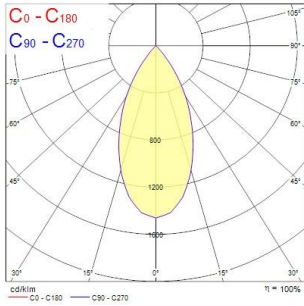

Myriad Square IP65 Black Reflector - White Bezel

MYRIAD SQUARE IP65 FLOOD 4K DALI BLKREF WBEZ
2056414