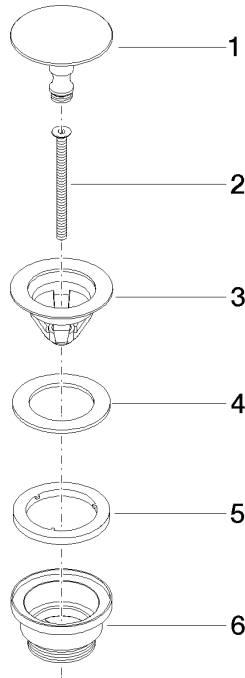

10 126 970 Product version from 10/1/2023

	Chrome	10 126 970-00
	Brushed Platinum	10 126 970-06
	Platinum	10 126 970-08
	Durabronze (23kt Gold)	10 126 970-09
	Dark Chrome	10 126 970-19
	Light Gold (PVD)	10 126 970-26
	Brushed Light Gold (PVD)	10 126 970-27
	Brushed Durabronze (23kt Gold)	10 126 970-28
	Matte Black	10 126 970-33
	Brushed Gold (PVD)	10 126 970-37
	Brushed Dark Brass (PVD)	10 126 970-39
	Brushed Bronze (PVD)	10 126 970-42
	Brushed Dark Bronze (PVD)	10 126 970-43
	Brushed Champagne (22kt Gold)	10 126 970-46
	Champagne (22kt Gold)	10 126 970-47
	Brushed Chrome	10 126 970-93
	Brushed Dark Platinum	10 126 970-99

Basin Waste without press-closing 1 1/4" - Chrome

SERIES-VARIOUS

10 126 970 Product version from 10/1/2023

Only suitable for sinks without an overflow.

10 126 970 Product version from 10/1/2023

mm [inches]

10 126 970 Product version from 10/1/2023

Parts for other finishes can be found here: Brushed Platinum

Spare parts list

No.	Item Number	Name	Quantity used	Delivery time
6	09 11 10 156-00	Connection - Chrome	1.00	-
Spare part can no longer be ordered, please order the replacement item				
3	09 11 01 038-00	Cup for pop-up waste Press closing Ø 63 - Chrome	1.00	20
5	09 14 03 153 90	Washer for press closing Ø 59,5 x 6,3 mm -	1.00	14
2	09 30 30 179 90	Mounting Countersunk screw with hexagon socket M6 x80 mm -	1.00	14
4	09 14 05 061 90	Washer for press closing 63 mm -	1.00	14
1	09 31 20 097-00	Plug Ø 63 x 48 mm - Chrome	1.00	20