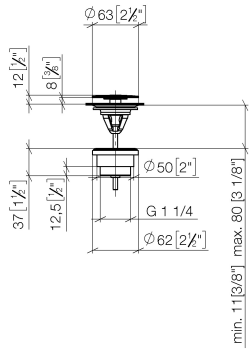

Basin Waste without press-closing 1 1/4" - Chrome

SERIES-VARIOUS

10 126 970 Product version from 10/1/2023

Only suitable for sinks without an overflow.

10 126 970 Product version from 10/1/2023

mm [inches]

10 126 970 Product version from 10/1/2023

Parts for other finishes can be found here: Brushed Platinum

Spare parts list

No.	Item Number	Name	Quantity used	Delivery time
6	09 11 10 156-00	Connection - Chrome	1.00	-
Spare part can no longer be ordered, please order the replacement item				
3	09 11 01 038-00	Cup for pop-up waste Press closing Ø 63 - Chrome	1.00	20
5	09 14 03 153 90	Washer for press closing Ø 59,5 x 6,3 mm -	1.00	14
2	09 30 30 179 90	Mounting Countersunk screw with hexagon socket M6 x80 mm -	1.00	14
4	09 14 05 061 90	Washer for press closing 63 mm -	1.00	14
1	09 31 20 097-00	Plug Ø 63 x 48 mm - Chrome	1.00	20