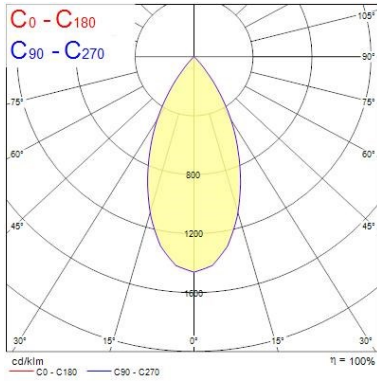

Myriad Square IP65 Black Reflector - White Bezel

MYRIAD SQUARE IP65 FLOOD 4K DALI BLKREF WBEZ
2056414

Warranty 5 years

Optical data

Fixture luminous flux (lm)	1142
Luminaire efficacy (lm/W)	114
LOR (%)	100
Colour temperature (K)	4000
Light colour	Neutral White
CRI (Ra)	90
Colour Variation Initial (SDCM)	SDCM3
Adjustable chromaticity	N
Photobiological Risk Group	RG1

Electrical data

Total power consumption (W)	10
Electrical protection	Class II
Drive current (mA)	250
Energy Efficiency Class (A->G) of contained light source	E
Nominal Frequency (Hz)	50/60Hz

Lifetime data

Lifespan L70 B50	100000
Lifespan L80 B20	100000
Lifespan L90 B10	68500

Physical data

Housing colour	Aluminium
IP rating	IP65/20
IK rating	IK02
Nominal Product Width (mm)	72
Weight (kg)	0.39
Recessed Depth (mm)	64

Packaging

Single packaging type	Carton
Product EAN number	5025768564149
Packaging single width (cm)	15.0
Packaging single depth (cm)	17.5
DUN14 (outer)	05025768564149
Packaging outer length / height (cm)	17.5

PHOTOMETRY

Myriad Square IP65 Black Reflector - White Bezel *MYRIAD SQUARE IP65 FLOOD 4K DALI BLKREF WBEZ* 2056414

TECHNICAL DRAWINGS