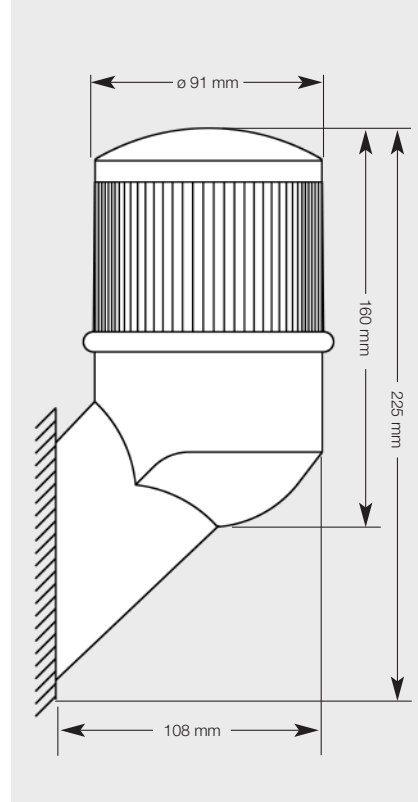

Technical specifications

Housing	ABS
Colour	white or grey (other colours on request)
Protection degree	IP 54
Protection class	II
Cable gland	Male thread bush M16 x 1.5 for cable diameters from 6 to 8 mm
Connecting terminals	Clamping capacity 1.5 mm ² fine-wire
Operating conditions	Inside or outside
Operating position	Any
Operating mode	Continuous operation
Light source	15 W incandescent lamp, Ba 15d
Temperature range	
Operating	-20°C to +40°C
Storage	-30°C to +80°C
Weight	Approx. 0.36 kg