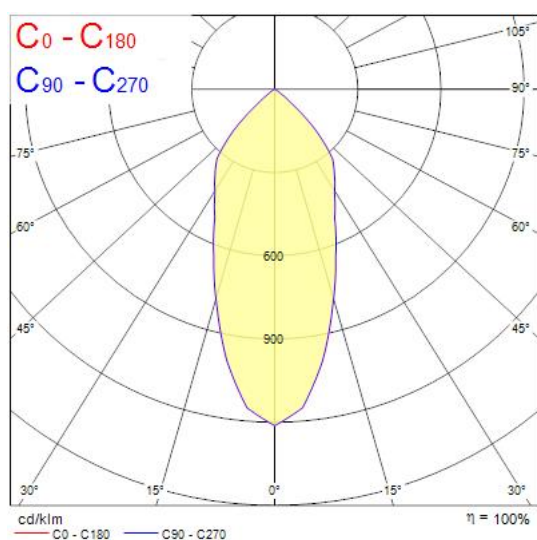

Concord

EXPOSPOT 90 ADJUSTABLE HO RA90 4000K MB WHITE 2070077

Control gear type	Electronic ballast
Control gear mounting	Remote
Housing colour	White
IP rating	IP20
IK rating	IK02
Product EAN number	5025768700776
Warranty	5 years

Photometry