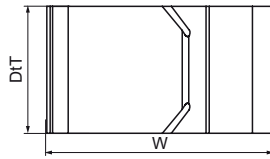

### Features & benefits

- for a solid fixing to steel construction without the need for welding or drilling
- suitable for horizontal and vertical flanges
- for quick fixing of round or flat cables parallel to flange
- material: spring steel (type CS70)
- surface treatment: Delta-Tone 9000 (480 hours)

Product Number	Flange	Total Height	Total Width	Total Depth
Reference Letter	Fl	H	W	DtT
Unit description	mm	mm	mm	mm
52323412	3-12	27	40	23
52323425	12-25	33	40	23