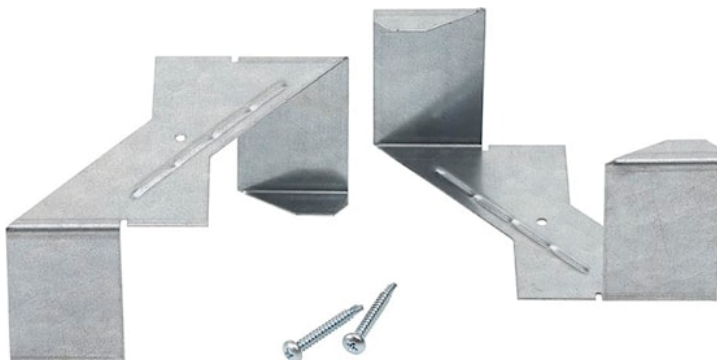

# OPTIX LINEAR RECESSED ACCESSORY BRACKET 21-40MM X1

Item No: 2021719

Concord

Mounting bracket for Optix Linear Recessed range. Suitable for ceiling thickness 21-40mm. Contains one pair of brackets suitable for fixing one luminaire. Necessary screws are included in the pack.

### General data

Product name	OPTIX LINEAR RECESSED ACCESSORY BRACKET 21-40MM X1
Technology	Accessory
Accessory type	Mounting
Type of accessory	Through-wiring
Housing	Steel
General application	Education, Office
ETIM Class	EC002557
Warranty	5 years

### Packaging

Product EAN number	5025768217199
Packaging single length / height (cm)	8.0
Packaging single width (cm)	39.0
Packaging single depth (cm)	42.5
DUN14 (inner)	15025768217196
Units per outer package	5
Packaging outer length / height (cm)	8.0
Packaging outer width (cm)	39.0
Packaging outer depth (cm)	42.5

### Physical data

Housing colour	Silver
Weight (kg)	0.151