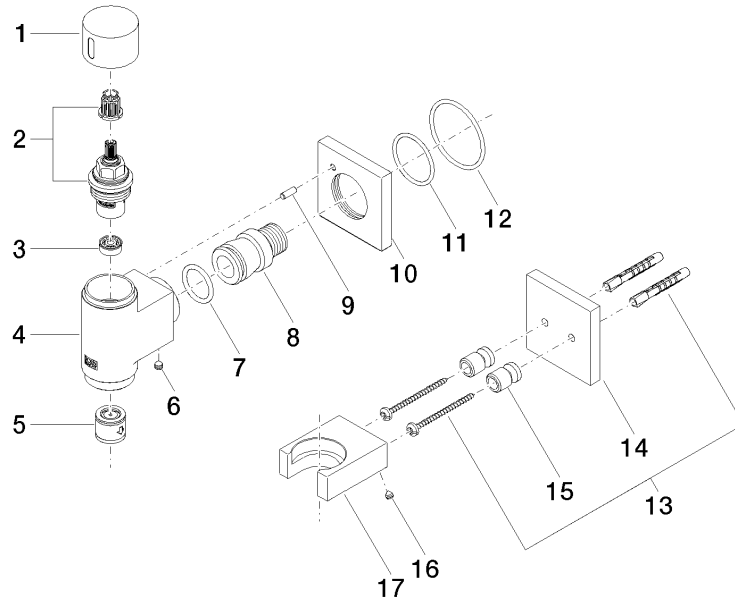

Recommended miscellaneous

- Concealed wall elbow -** 35 085 970 90
- min. recess depth 90 mm
 - max. recess depth 163 mm

Required miscellaneous

- WATER TUBE Kneipp hose black** 28 286 979-06
- 2000 mm - Brushed Platinum**
- hose nozzle with sleeve M33
 - with holding ring

Required miscellaneous

- WATER TUBE Kneipp hose white** 28 285 979-06
- 2000 mm - Brushed Platinum**
- hose nozzle with sleeve M33
 - with holding ring

27 821 979 Product version up to 3/12/2018
mm [inches]

Flow rate chart

Codes & Standards

EN 1717

**WATER TUBE Kneipp wall elbow with hose holder with individual rosettes -
Brushed Platinum**

SERIES SPECIFIC

27 821 979 Product version up to 3/12/2018

Certificates and sustainability

Belgaqua_22_280_2

27 821 979 Product version up to 3/12/2018

Spare parts list

No.	Item Number	Name	Quantity used	Delivery time
1	28 486 979-06	WATER TUBE Kneipp wall elbow - Brushed Platinum	1.00	82
4	08 17 20 726 90	Holder Wall mounting Ø 13,5 x 20 mm -	2.00	14
2	05 17 20 801 00 90	Attachment set Template + screw + dowel 150 x 150 x 1 mm -	1.00	14
5	09 31 11 056 90	Mounting -	2.00	-
Spare part can no longer be ordered, please order the replacement item				
09311103090		Mounting Threaded pin with hexagon socket with cup point M5 x 5 mm -		
3	09 27 97 022-06	Rosette for spray holder 60 x 60 x 9 mm - Brushed Platinum	1.00	20
6	09 17 20 023-06	Holder for Kneipp hose 60 x 45 x 20 mm - Brushed Platinum	1.00	20