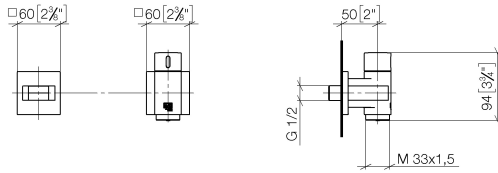

WATER TUBE Kneipp wall elbow with hose holder with individual rosettes - Brushed Platinum

SERIES SPECIFIC

27 821 979 Product version up to 3/12/2018

- LAMINAR FLOW, max. flow rate 15 l/min (at 3 bar)
- with volume control
- rosette 60 x 60 mm
- holder for Kneipp hose
- 1/2" wall elbow
- without hose
- inherently safe from back flow

Recommended miscellaneous

- Concealed wall elbow -** 35 085 970 90
- min. recess depth 90 mm
 - max. recess depth 163 mm

Required miscellaneous

- WATER TUBE Kneipp hose black** 28 286 979-06
- 2000 mm - Brushed Platinum**
- hose nozzle with sleeve M33
 - with holding ring

Required miscellaneous

- WATER TUBE Kneipp hose white** 28 285 979-06
- 2000 mm - Brushed Platinum**
- hose nozzle with sleeve M33
 - with holding ring

27 821 979 Product version up to 3/12/2018
mm [inches]

Flow rate chart

Codes & Standards

EN 1717

**WATER TUBE Kneipp wall elbow with hose holder with individual rosettes -
Brushed Platinum**

SERIES SPECIFIC

27 821 979 Product version up to 3/12/2018

Certificates and sustainability