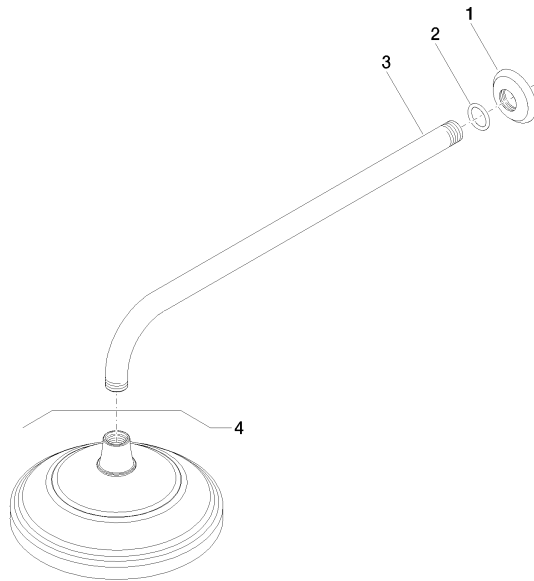

28 545 977 Product version up to 12/5/2019

- rain shower Ø 200 mm
- Rain shower material: metal
- PURE RAIN, max. flow rate 14 l/min (at 3 bar)
- Function from: 8 l/min
- with anti-scale system

Technical data:

Recommended miscellaneous

Concealed wall elbow - 35 085 970 90

- min. recess depth 90 mm
- max. recess depth 163 mm

28 545 977 Product version up to 12/5/2019

Flow rate chart

Codes & Standards

DIN 4109

EN 1112

ISO 3822

Scottish Water
Byelaws

UK Water Supply
Regulations

Ü-Zeichen

MADISON Rainshower with wall fixing 200 mm - Durabronz (23kt Gold)

MADISON

28 545 977 Product version up to 12/5/2019

Certificates and sustainability

LGA_38

DVGW_DW-
6517DN0

WRAS_250102

Spare parts list

No.	Item Number	Name	Quantity used	Delivery time
2	90 14 10 026 00 90	O-Ring 20,5 x 3,5 mm -	1.00	14
3	09 11 03 017-09	Connection 1/2" Ø 21 x 450 mm - Durabronz (23kt Gold)	1.00	54
1	09 27 35 003-09	Rosette Ø 55 x Ø 27 x 10 mm - Durabronz (23kt Gold)	1.00	54
4	28 535 977-09	Rainshower - Durabronz (23kt Gold)	1.00	-
Spare part can no longer be ordered, please order the replacement item				
	04120503830-09	Rainshower round Ø 200 x 93 mm, 6,6 l/min. - Durabronz (23kt Gold)		