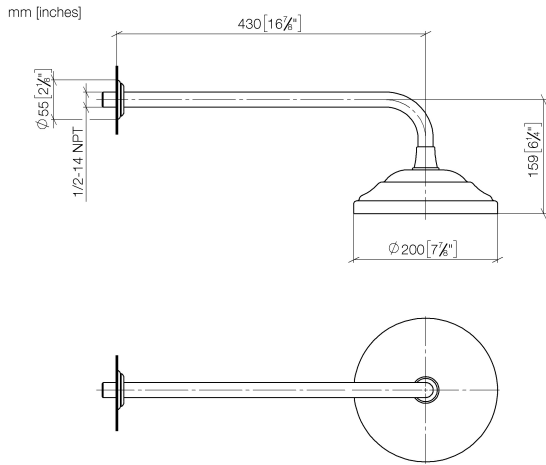

28 545 977 Product version up to 12/5/2019

- rain shower Ø 200 mm
- Rain shower material: metal
- PURE RAIN, max. flow rate 14 l/min (at 3 bar)
- Function from: 8 l/min
- with anti-scale system

Technical data:

- 435mm projection
- rosette Ø 55 mm
- 1/2" connection

Notes:

	Durabronz (23kt Gold)	28 545 977-09
	Chrome	28 545 977-00
	Brushed Platinum	28 545 977-06
	Platinum	28 545 977-08
	Brushed Durabronz (23kt Gold)	28 545 977-28
	Brushed Gold (PVD)	28 545 977-37
	Brushed Dark Brass (PVD)	28 545 977-39
	Brushed Bronze (PVD)	28 545 977-42
	Brushed Dark Platinum	28 545 977-99

Recommended miscellaneous

Concealed wall elbow - 35 085 970 90

- min. recess depth 90 mm
- max. recess depth 163 mm

28 545 977 Product version up to 12/5/2019

Flow rate chart

Codes & Standards

DIN 4109

EN 1112

LGA_38

DVGW_DW-
6517DN0

WRAS_250102

Spare parts list

No.	Item Number	Name	Quantity used	Delivery time
2	90 14 10 026 00 90	O-Ring 20,5 x 3,5 mm -	1.00	14
3	09 11 03 017-09	Connection 1/2" Ø 21 x 450 mm - Durabronz (23kt Gold)	1.00	54
1	09 27 35 003-09	Rosette Ø 55 x Ø 27 x 10 mm - Durabronz (23kt Gold)	1.00	54
4	28 535 977-09	Rainshower - Durabronz (23kt Gold)	1.00	-
Spare part can no longer be ordered, please order the replacement item				
	04120503830-09	Rainshower round Ø 200 x 93 mm, 6,6 l/min. - Durabronz (23kt Gold)		