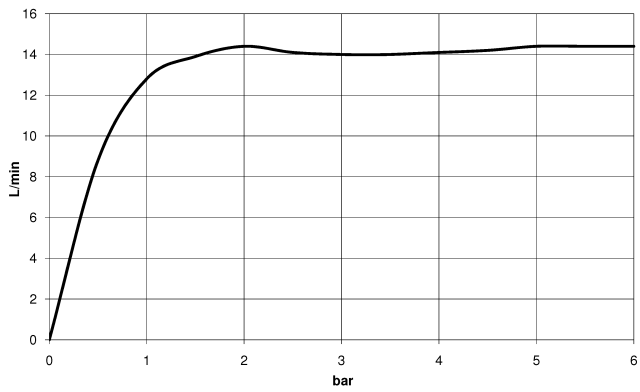

28 545 977 Product version up to 12/5/2019

- rain shower Ø 200 mm
- Rain shower material: metal
- PURE RAIN, max. flow rate 14 l/min (at 3 bar)
- Function from: 8 l/min
- with anti-scale system

Technical data:

- 435mm projection
- rosette Ø 55 mm
- 1/2" connection

Notes:

	Durabronz (23kt Gold)	28 545 977-09
	Chrome	28 545 977-00
	Brushed Platinum	28 545 977-06
	Platinum	28 545 977-08
	Brushed Durabronz (23kt Gold)	28 545 977-28
	Brushed Gold (PVD)	28 545 977-37
	Brushed Dark Brass (PVD)	28 545 977-39
	Brushed Bronze (PVD)	28 545 977-42
	Brushed Dark Platinum	28 545 977-99

Recommended miscellaneous

Concealed wall elbow - 35 085 970 90

- min. recess depth 90 mm
- max. recess depth 163 mm

28 545 977 Product version up to 12/5/2019

Flow rate chart

Codes & Standards

DIN 4109

EN 1112

ISO 3822

Scottish Water
Byelaws

UK Water Supply
Regulations

Ü-Zeichen

MADISON Rainshower with wall fixing 200 mm - Durabronz (23kt Gold)

MADISON

28 545 977 Product version up to 12/5/2019

Certificates and sustainability