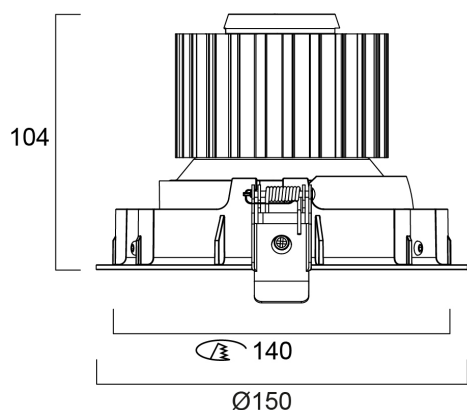

Concord

EXPOSPOT 90 ADJUSTABLE HO RA90 4000K MB WHITE 2070077

Technical drawings

Data table

GENERAL DATA

Product name	EXPOSPOT 90 ADJUSTABLE HO RA90 4000K MB WHITE
Technology	LED
Cap/Base	N/A
Housing	Aluminium
Mount	Ceiling recessed mounting
Fixture rating	Enclosed
Performance ambient temperature Tq (°C)	25
Warranty	5 years

OPTICAL DATA

Fixture luminous flux (lm)	3458
Luminaire efficacy (lm/W)	99
LOR (%)	100
Colour temperature (K)	4000