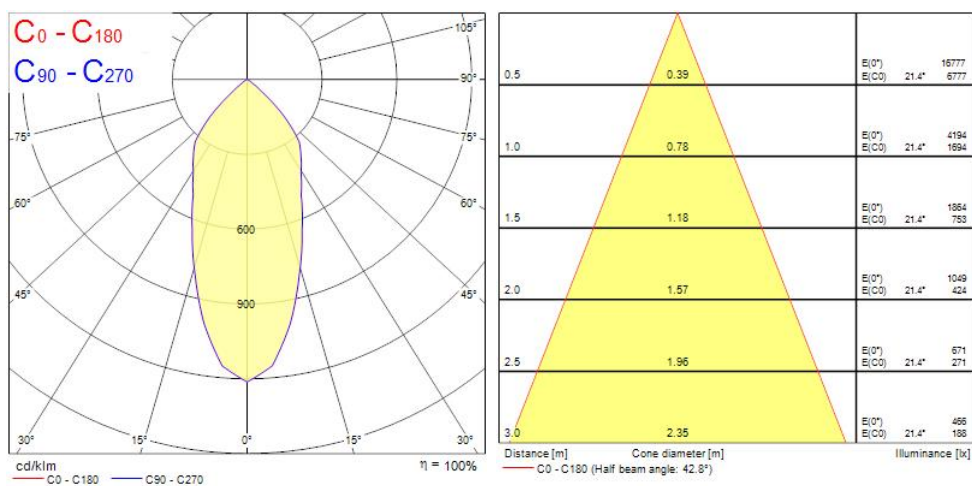

Concord

EXPOSPOT 90 ADJUSTABLE HO RA90 4000K MB WHITE 2070077

Control gear type	Electronic ballast
Control gear mounting	Remote
Housing colour	White
IP rating	IP20
IK rating	IK02
Product EAN number	5025768700776
Warranty	5 years

Photometry