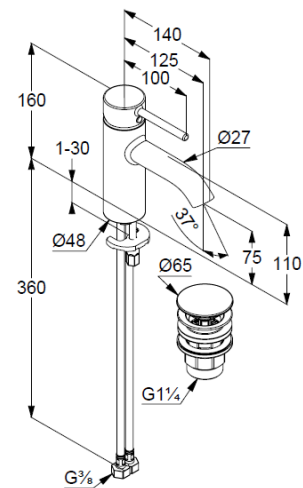

## Technische Daten/ Technical Data

KLUDI BOZZ  
single lever basin mixer 75  
DN 15

Ref.: 382660576

Finishes:  
05 chrome

Product description  
Manufacturer KLUDI GmbH & Co. KG  
Typ: KLUDI BOZZ  
single lever basin mixer 75  
Ref.: 382660576

basin mixer  
single lever mixer  
1-hole mounted  
solid lever, metal  
aerator, S-Pointer M18,5 PCA  
ceramic cartridge with hot water safety device  
flow rate at 3 bar 5 l/min.  
flexible hoses G3/8 DVGW approved  
rapid installation set  
push open waste G1 1/4  
for washbasin with overflow  
EU taxonomy: max. 6 l/min. -  
Substantial Contribution (SC) possible

### Produktabbildung/ Product picture

### Maßzeichnung/ Dimensional drawing