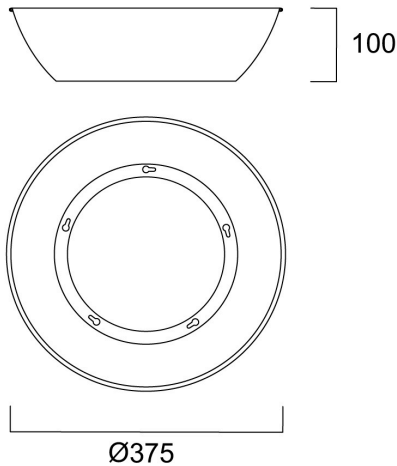

### Dimensions (mm)

### Physical data

Nominal Product Height (mm)	100
Nominal Product Diameter (mm)	375
Weight (kg)	0.44

## Packaging

Product EAN number	5410288397429
Packaging single width (cm)	37.5
Packaging single depth (cm)	10.0
DUN14 (inner)	15410288397426
Packaging outer length / height (cm)	42.0