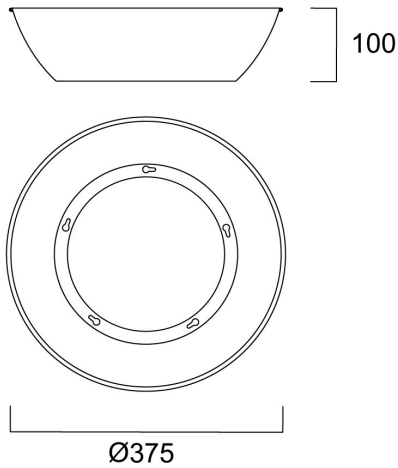

Alu Shade Black Color For 13/19Klm

Item No: 0039743

SYLVANIA

PRO

**CE UK
CA**

Technical Assets

Dimensions (mm)

Photometrics

General data

Product name	Alu Shade Black Color For 13/19Klm
Technology	Accessory
Type of accessory	Reflector
General application	Logistics & Industry
ETIM Class	EC002557
E-number FI	4357115
Warranty	5 years

Physical data

Nominal Product Height (mm)	100
Nominal Product Diameter (mm)	375
Weight (kg)	0.282

Alu Shade Black Color For 13/19Klm

Item No: 0039743

SYLVANIA

Packaging

Product EAN number	5410288397436
Packaging single width (cm)	37.7
Packaging single depth (cm)	10.0
DUN14 (inner)	15410288397433
Packaging outer length / height (cm)	40.1