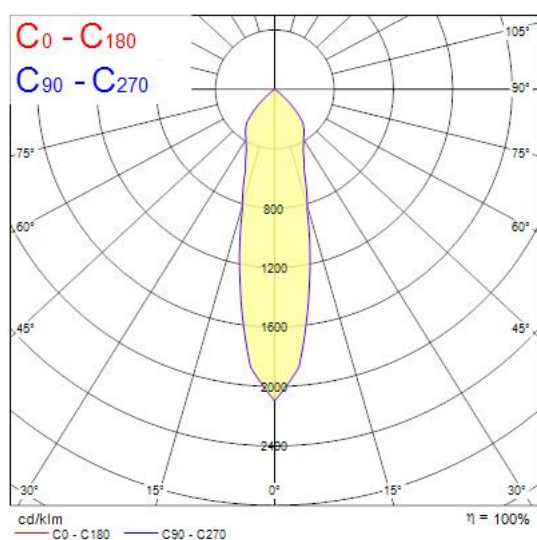

Concord

EXPOSPOT 90 ADJUSTABLE HO RA90 4000K NB WHITE 2070076

Control gear type	Electronic ballast
Control gear mounting	Remote
Housing colour	White
IP rating	IP20
IK rating	IK02
Product EAN number	5025768700769
Warranty	5 years

Photometry