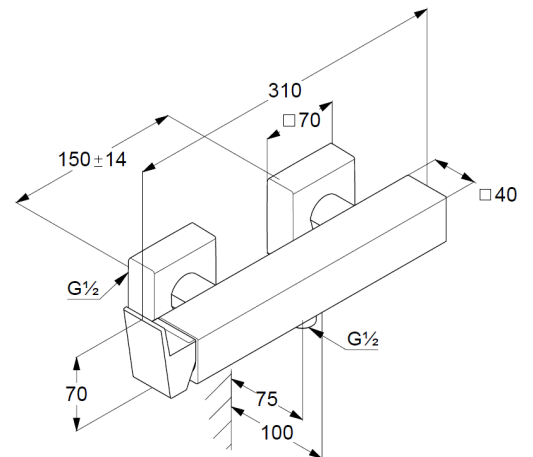

shower outlet G1/2

ceramic cartridge with hot water safety device

flow rate at 3 bar 23 l/min.

S-unions G1/2 x G3/4

Produktabbildung/ Product picture

Maßzeichnung/ Dimensional drawing

Durchfluss/ Flow rate