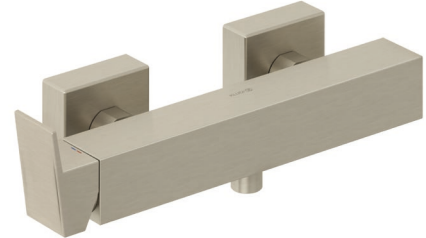

Technische Daten/ Technical Data

KLUDI DECUS

single lever shower mixer
DN 15

Ref.: 54831N575

Finishes:

N5 Stainless Brushed Nickel PVD

Product description

Manufacturer KLUDI GmbH & Co. KG

Typ: KLUDI DECUS

single lever shower mixer

Ref.: 54831N575

shower mixer

single lever mixer

wall mounted

solid lever, metal

protected against back flow

shower outlet G1/2

ceramic cartridge with hot water safety device

flow rate at 3 bar 23 l/min.

S-unions G1/2 x G3/4

Produktabbildung/ Product picture

Maßzeichnung/ Dimensional drawing

Durchfluss/ Flow rate