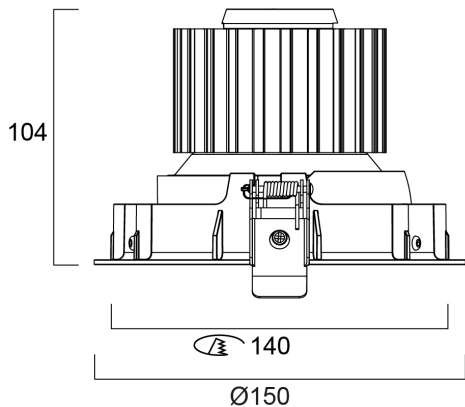

Concord

EXPOSPOT 90 ADJUSTABLE HO RA90 4000K NB WHITE 2070076

Technical drawings

Data table

GENERAL DATA

Product name	EXPOSPOT 90 ADJUSTABLE HO RA90 4000K NB WHITE
Technology	LED
Cap/Base	N/A
Housing	Aluminium
Mount	Ceiling recessed mounting
Fixture rating	Enclosed
Performance ambient temperature Tq (°C)	25
Warranty	5 years

OPTICAL DATA

Fixture luminous flux (lm)	3570
Luminaire efficacy (lm/W)	102
LOR (%)	100
Colour temperature (K)	4000