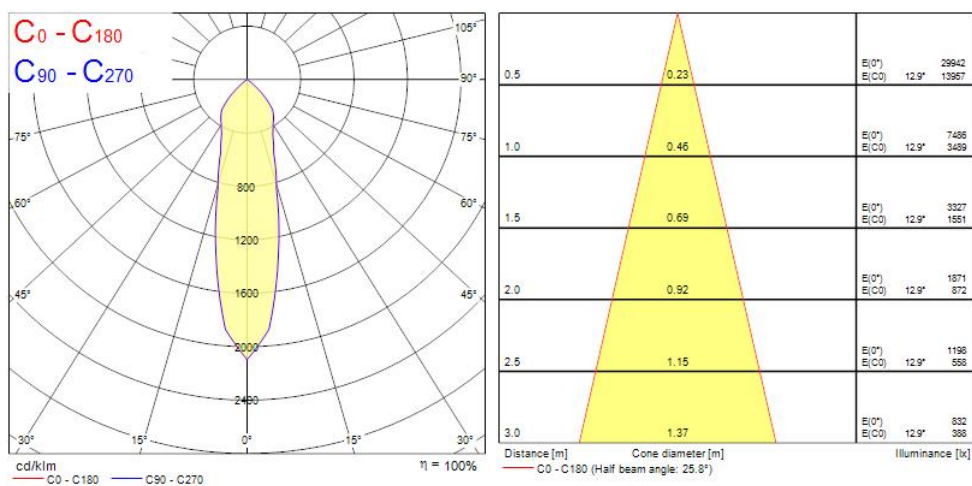

Concord

EXPOSPOT 90 ADJUSTABLE HO RA90 4000K NB WHITE 2070076

Control gear type	Electronic ballast
Control gear mounting	Remote
Housing colour	White
IP rating	IP20
IK rating	IK02
Product EAN number	5025768700769
Warranty	5 years

Photometry