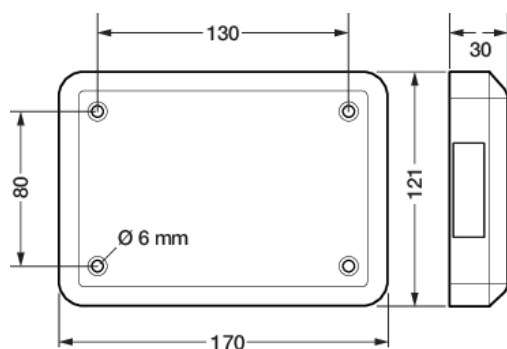

Wieland gesis® distribution box, DALI relay, P48 DALI-2/BMS

353-70816

This distribution box enables control of non-dimmable luminaires connected externally to the DALI bus and can be used in combination with Niko P48 DALI-2 master detectors with Wieland gesis® cables and connectors and distribution boxes 353-70811, 353-70812 and 353-70813 or in combination with a DALI-2 BMS system. An external connector for non-dimmable 230 V luminaires is included. Each connector is unique, which helps to avoid installation errors and save time.

Colour: black

Technical data

Wieland gesis® distribution box, DALI relay, P48 DALI-2/BMS

- Protection degree: IP20
- Dimensions (HxWxD): 30 mm x 170 mm x 121 mm
- Marking: CE

Dimensions

Wiring diagram