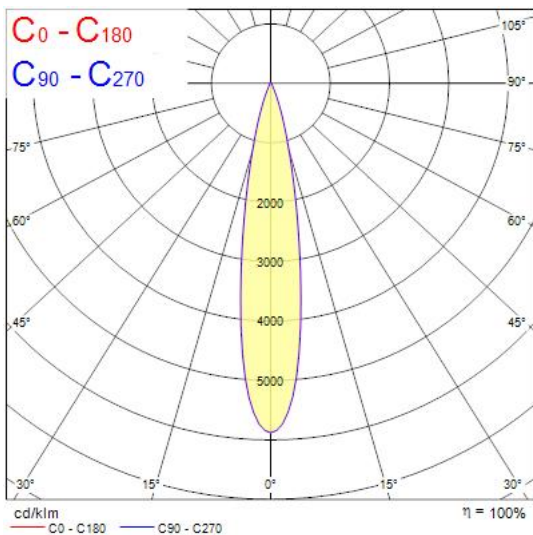

Concord

CONCORD BEACON 3000K NARROW O/B DIM WHITE 2062452

LOR (%)	100
Correlated colour temperature (k)	3000
Light colour	Warm White
CRI (Ra)	97
Colour Variation Initial (SDCM)	2
Beam Angle (°)	19
Photobiological Risk Group	RG1
Total power consumption (W)	18
Electrical protection	Class II
Control gear type	LED driver constant current
Dimmable	Yes
Minimum dimming level (%)	1
Housing colour	RAL 9016 - Traffic white / Bezel
IP rating	IP20
IK rating	IK02
Product EAN number	5025768624522
Warranty	5 years
Dimming method	Onboard pot
Useful luminous flux (#use)	1775

Photometry