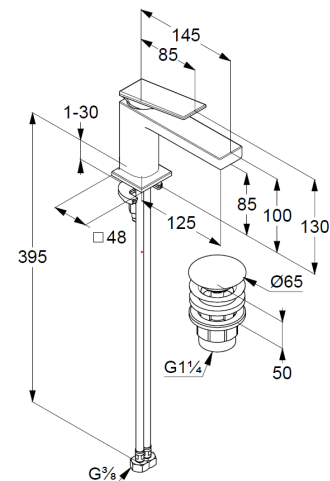

ceramic cartridge with hot water safety device

flow rate at 3 bar 4,5 l/min.

flexible hoses G3/8 DVGW approved

rapid installation set

push open waste G1 1/4 -

for washbasin with overflow

Produktabbildung/ Product picture

Maßzeichnung/ Dimensional drawing

Durchfluss/ Flow rate