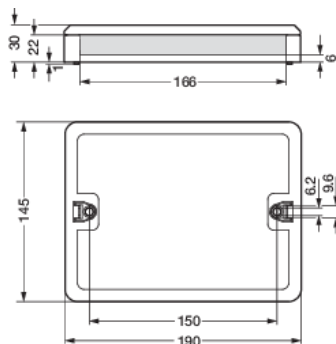

WAGO WINSTA® distribution box, ON/OFF, P48 DALI-2

353-70802

4 year warranty

This distribution box supports control of non-dimmable luminaires. It can be used in combination with P48 DALI-2 master detectors with two WAGO WINSTA® cables and connectors. Extend your installation with distribution box 353-70804 to divide the power distribution to the DALI luminaires over two circuit breakers and achieve a higher security of supply. External connectors for 230 V power supplies, 230 V push buttons and 230 V non-dimmable luminaires are included. Each connector is unique, which helps to avoid installation errors and save time.

Colour: black

Technical data

WAGO WINSTA® distribution box, ON/OFF, P48 DALI-2

- Protection degree: IP20
- Dimensions (HxWxD): 30 mm x 190 mm x 145 mm
- Marking: CE

Dimensions

Wiring diagram