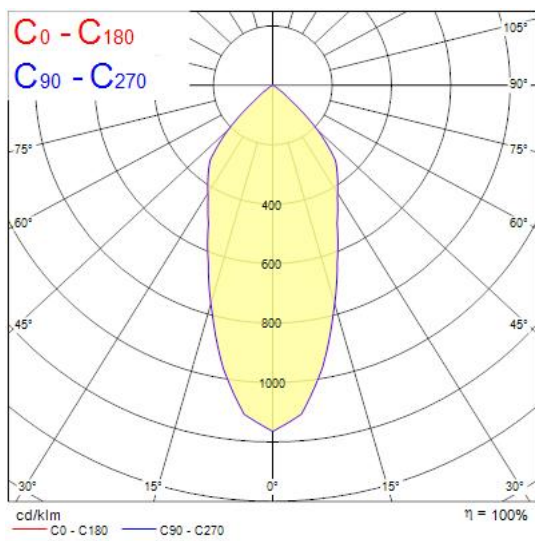

Concord

EXPOSPOT 90 ADJUSTABLE HO RA90 3000K MB WHITE 2070073

Control gear type	Electronic ballast
Control gear mounting	Remote
Housing colour	White
IP rating	IP20
IK rating	IK02
Product EAN number	5025768700738
Warranty	5 years

Photometry