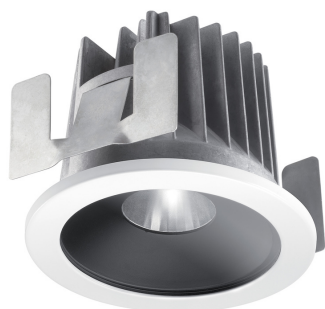

Concord

MYRIAD DECO IP65 FLOOD 3000K PHDM BLACK WBEZ 2058896

Features

- MYRIAD IP65 FLOOD 3000K Phase dimmable with black reflector and white bezel

Product Overview

Product name	MYRIAD DECO IP65 FLOOD 3000K PHDM BLACK WBEZ
Technology	LED
Housing	Aluminium
Mount	Ceiling recessed mounting
Environment	Interior
Fixture luminous flux (lm)	988
Luminaire efficacy (lm/W)	99
LOR (%)	100
Colour temperature (K)	3000
Light colour	Warm White
CRI (Ra)	90
Colour Variation Initial (SDCM)	3
Photobiological Risk Group	RG1
Total power consumption (W)	10
Electrical protection	Class II
Control gear type	Electronic ballast
Housing colour	Black
IP rating	IP65/20
IK rating	IK02
Product EAN number	5025768588961

Concord

MYRIAD DECO IP65 FLOOD 3000K PHDM BLACK WBEZ 2058896

Product name	MYRIAD DECO IP65 FLOOD 3000K PHDM BLACK WBEZ
Technology	LED
Housing	Aluminium
Mount	Ceiling recessed mounting
Environment	Interior
Performance ambient temperature Tq (°C)	25
Warranty	5 years

OPTICAL DATA

Fixture luminous flux (lm)	988
Luminaire efficacy (lm/W)	99
LOR (%)	100
Colour temperature (K)	3000
Light colour	Warm White
CRI (Ra)	90
Colour Variation Initial (SDCM)	3
Adjustable chromaticity	N
Photobiological Risk Group	RG1

LIFETIME DATA

Lifespan L70 B50	100000
Lifespan L80 B20	100000

Concord

MYRIAD DECO IP65 FLOOD 3000K PHDM BLACK WBEZ 2058896

Lifespan L90 B10	68500
------------------	-------

PHYSICAL DATA

Housing colour	Black
IP rating	IP65/20
IK rating	IK02
Diffuser finish	Bezel (or Ring)
Nominal Product Diameter (mm)	90
Weight (kg)	0.44
Recessed Depth (mm)	72