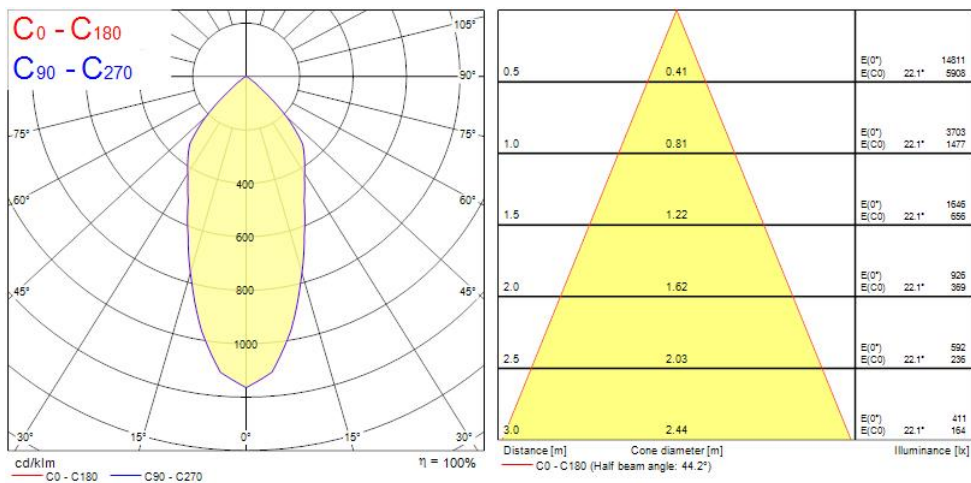

Concord

EXPOSPOT 90 ADJUSTABLE HO RA90 3000K MB WHITE 2070073

Control gear type	Electronic ballast
Control gear mounting	Remote
Housing colour	White
IP rating	IP20
IK rating	IK02
Product EAN number	5025768700738
Warranty	5 years

Photometry