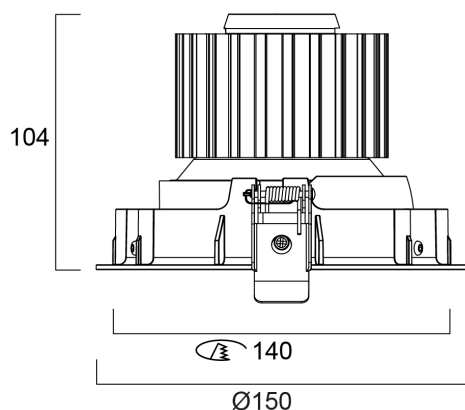

Concord

EXPOSPOT 90 ADJUSTABLE HO RA90 3000K MB WHITE 2070073

Technical drawings

Data table

GENERAL DATA

Product name	EXPOSPOT 90 ADJUSTABLE HO RA90 3000K MB WHITE
Technology	LED
Cap/Base	N/A
Housing	Aluminium
Mount	Ceiling recessed mounting
Fixture rating	Enclosed
Performance ambient temperature Tq (°C)	25
Warranty	5 years

OPTICAL DATA

Fixture luminous flux (lm)	3180
Luminaire efficacy (lm/W)	91
LOR (%)	100
Colour temperature (K)	3000