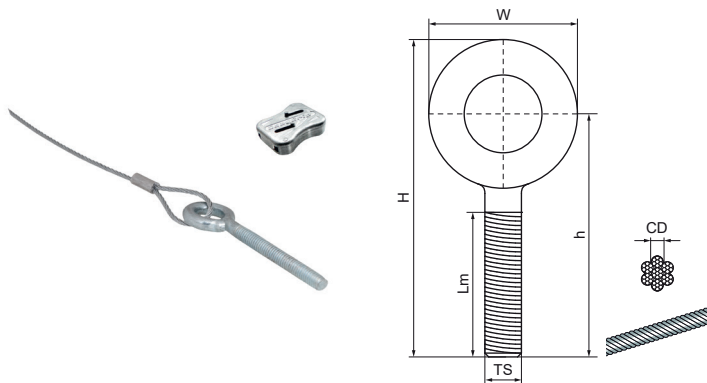

Walraven DobyGrip Stud

(K6510)

wire suspension

Features & benefits

- for a quick and easy fixing to ceilings by means of a wall plug/drop-in-anchor
- reduces installation time compared to conventional methods
- wire suspension system for high loads
- all wires are supplied including Walraven DobyGrip Lock
- material: 7x7 stranded galvanized steel wire rope
- strict quality inspection procedures and independent tests ensure reliability
- see also: Walraven DobyGrip Info Page

Product Number	Cable Length	Cable Diameter	Thread Size	Length Metrical Thread	Maximum Allowed Load Faz	Total Height	Total Width	Total Depth
Reference Letter	CL	CD	TS	Lm	Fa,z	H	W	DtT
Unit description	mm	mm		mm	N	mm	mm	mm
09482281	1,000	2	M8	56	500	87	25	8
09482282	2,000	2	M8	56	500	87	25	8
09482283	3,000	2	M8	56	500	87	25	8
09482285	5,000	2	M8	56	500	87	25	8