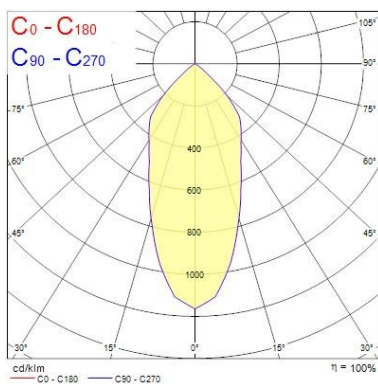

### Optical data

Fixture luminous flux (lm)	3180
Luminaire efficacy (lm/W)	91
LOR (%)	100
Colour temperature (K)	3000
Light colour	Warm White
CRI (Ra)	90
Colour Variation Initial (SDCM)	SDCM3
Beam Angle (°)	44
Photobiological Risk Group	RG1

### Lifetime data

Lifespan L70 B50	100000
Lifespan L80 B20	100000
Lifespan L90 B10	54500

### Physical data

Housing colour	White
IP rating	IP20
IK rating	IK02
Nominal Product Width (mm)	150
Nominal Product Height (mm)	104
Nominal Product Diameter (mm)	150
Cutout Dimensions (W x L in mm or Diameter in mm)	140
Weight (kg)	0.77
Recessed Depth (mm)	104

## PHOTOMETRY

Distance [m]	Cone diameter [m]	E[0°] E[CO]	illuminance [lx]
0.5	0.41	1481 22.1° 593	
1.0	0.81	373 22.1° 147	
1.5	1.22	166 22.1° 66	
2.0	1.62	90 22.1° 36	
2.5	2.03	52 22.1° 20	
3.0	2.44	41 22.1° 16	