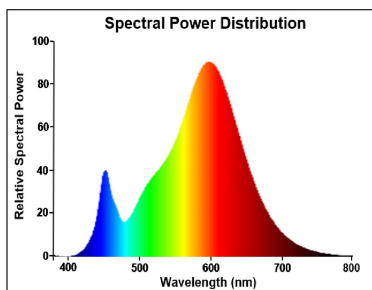

ToLEDo Retro Ball

ToLEDo RT Ball V5 CL 470LM 827 E27 SL
0029503

Packaging

Single packaging type	Carton
Product EAN number	5410288295039
Packaging single length / height (cm)	5.0
Packaging single width (cm)	5.0
Packaging single depth (cm)	9.5
DUN14 (outer)	15410288295036
Units per outer package	6
Packaging outer length / height (cm)	15.8
Packaging outer width (cm)	10.7
Packaging outer depth (cm)	10.5

Safety data

Optimal operating condition (°C)	-20-40
Breakage cleaning instructions	Not applicable
Special purpose lamp	No
Dry applications use only	Yes
Suitable for household illumination	Yes
Safety message	Not Suitable for totally enclosed fixtures

PHOTOMETRY

TECHNICAL DRAWINGS