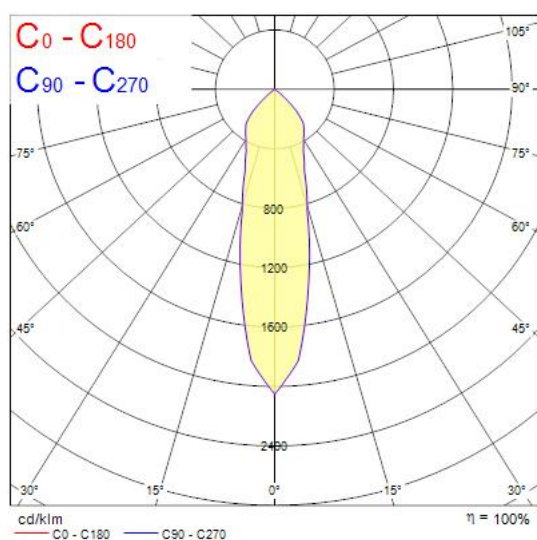

Concord

EXPOSPOT 90 ADJUSTABLE HO RA90 3000K NB WHITE 2070072

Control gear type	Electronic ballast
Control gear mounting	Remote
Housing colour	White
IP rating	IP20
IK rating	IK02
Product EAN number	5025768700721
Warranty	5 years

Photometry