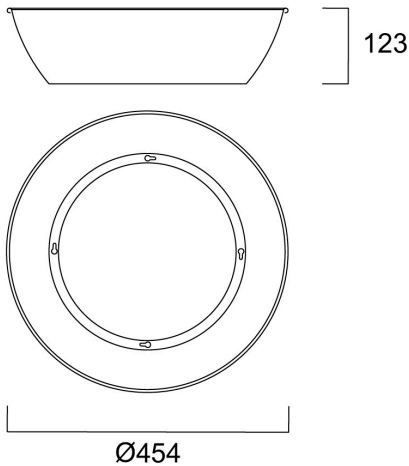

Alu Shade Alu Color For 26/32Klm

Item No: 0039746

SYLVANIA

PRO

**CE UK
CA**

Technical Assets

Dimensions (mm)

Photometrics

General data

| | |
|---------------------|----------------------------------|
| Product name | Alu Shade Alu Color For 26/32Klm |
| Technology | Accessory |
| Type of accessory | Reflector |
| General application | Logistics & Industry |
| ETIM Class | EC002557 |
| E-number FI | 4357118 |
| Warranty | 5 years |

Physical data

| | |
|-------------------------------|------|
| Nominal Product Height (mm) | 123 |
| Nominal Product Diameter (mm) | 454 |
| Weight (kg) | 0.66 |

Alu Shade Alu Color For 26/32Klm

Item No: 0039746

SYLVANIA

Packaging

| | |
|--------------------------------------|----------------|
| Product EAN number | 5410288397467 |
| Packaging single width (cm) | 45.4 |
| Packaging single depth (cm) | 12.3 |
| DUN14 (inner) | 15410288397464 |
| Packaging outer length / height (cm) | 50.0 |