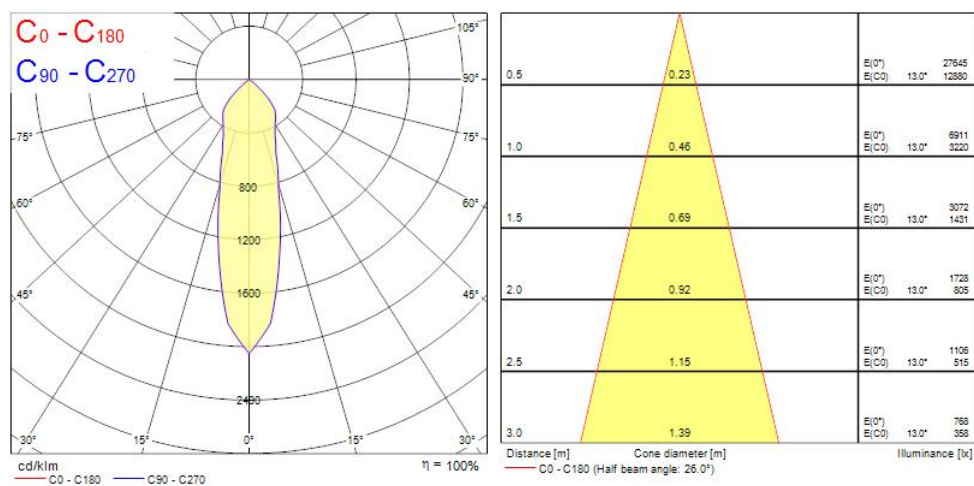

Concord

EXPOSPOT 90 ADJUSTABLE HO RA90 3000K NB WHITE 2070072

Control gear type	Electronic ballast
Control gear mounting	Remote
Housing colour	White
IP rating	IP20
IK rating	IK02
Product EAN number	5025768700721
Warranty	5 years

Photometry