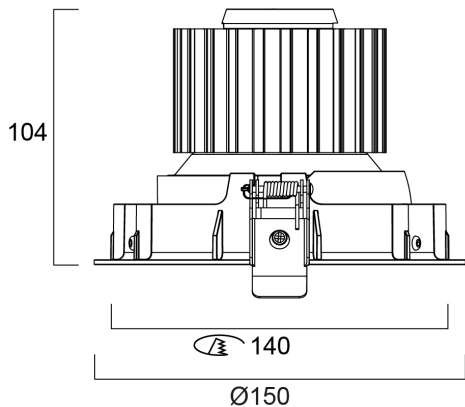

Concord

EXPOSPOT 90 ADJUSTABLE HO RA90 3000K NB WHITE 2070072

Technical drawings

Data table

GENERAL DATA

Product name	EXPOSPOT 90 ADJUSTABLE HO RA90 3000K NB WHITE
Technology	LED
Cap/Base	N/A
Housing	Aluminium
Mount	Ceiling recessed mounting
Fixture rating	Enclosed
Performance ambient temperature Tq (°C)	25
Warranty	5 years

OPTICAL DATA

Fixture luminous flux (lm)	3369
Luminaire efficacy (lm/W)	96
LOR (%)	100
Colour temperature (K)	3000