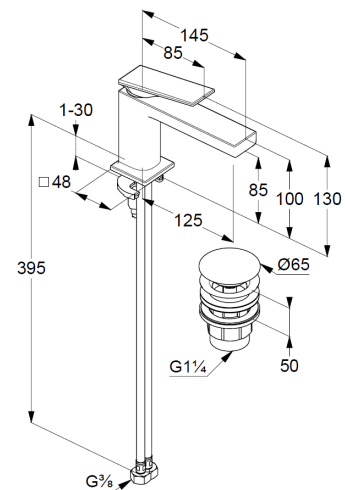

Technische Daten/ Technical Data

KLUDI DECUS, SmartStart
single lever basin mixer 85
DN 15

Ref.: 542673975

Finishes:
39 matt black

Product description
Manufacturer KLUDI GmbH & Co. KG
Typ: KLUDI DECUS, SmartStart
single lever basin mixer 85
Ref.: 542673975

basin mixer
single lever mixer
1-hole mounted
solid lever, metal
aerator, S-Pointer M18,5 PCA
ceramic cartridge with hot water safety device
middle position cold water
flow rate at 3 bar 4,5 l/min.
flexible hoses G3/8 DVGW approved
rapid installation set
push open waste G1 1/4
for washbasin with overflow
EU taxonomy: max. 6 l/min. -
Substantial Contribution (SC) possible

Produktabbildung/ Product picture

Maßzeichnung/ Dimensional drawing

Durchfluss/ Flow rate