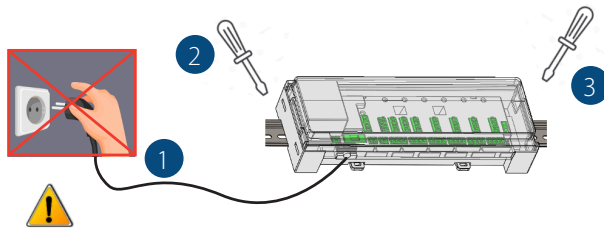

HENCOLOGIC CONTROL UNIT (H)

6 zones, Heating only, Wired - **CU-6ZONEB-H**

Quick Installation Guide

The descriptions and photographs contained in this document are supplied by way of example and illustration only. Henco Industries reserves the right to carry out any technical and design improvements to its products without prior notice. Henco hereby objects to any term, different from or additional to Henco terms, contained in any buyer communication in any form, unless agreed to in a writing signed by an officer of Henco.

2012/19/EU: Products marked with this symbol cannot be disposed of as unsorted municipal waste in the European Union. For proper recycling, return this product to your local supplier upon the purchase of equivalent new equipment, or dispose of it at designated collection points. For more information see:
<https://www.henco.be/en/henco-logic>