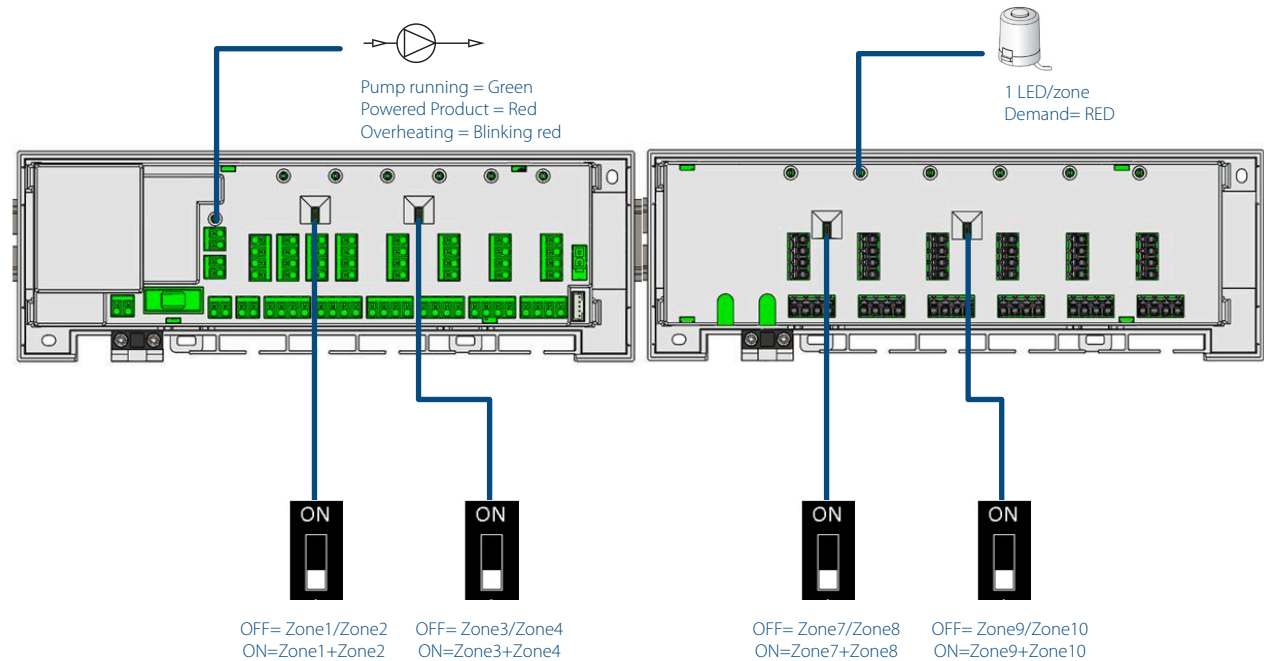

HENCOLOGIC CONTROL UNIT (H)

6 zones, Heating only, Wired - **CU-6ZONEB-H**

Quick Installation Guide

The descriptions and photographs contained in this document are supplied by way of example and illustration only. Henco Industries reserves the right to carry out any technical and design improvements to its products without prior notice. Henco hereby objects to any term, different from or additional to Henco terms, contained in any buyer communication in any form, unless agreed to in a writing signed by an officer of Henco.

2012/19/EU: Products marked with this symbol cannot be disposed of as unsorted municipal waste in the European Union. For proper recycling, return this product to your local supplier upon the purchase of equivalent new equipment, or dispose of it at designated collection points. For more information see:
<https://www.henco.be/en/henco-logic>