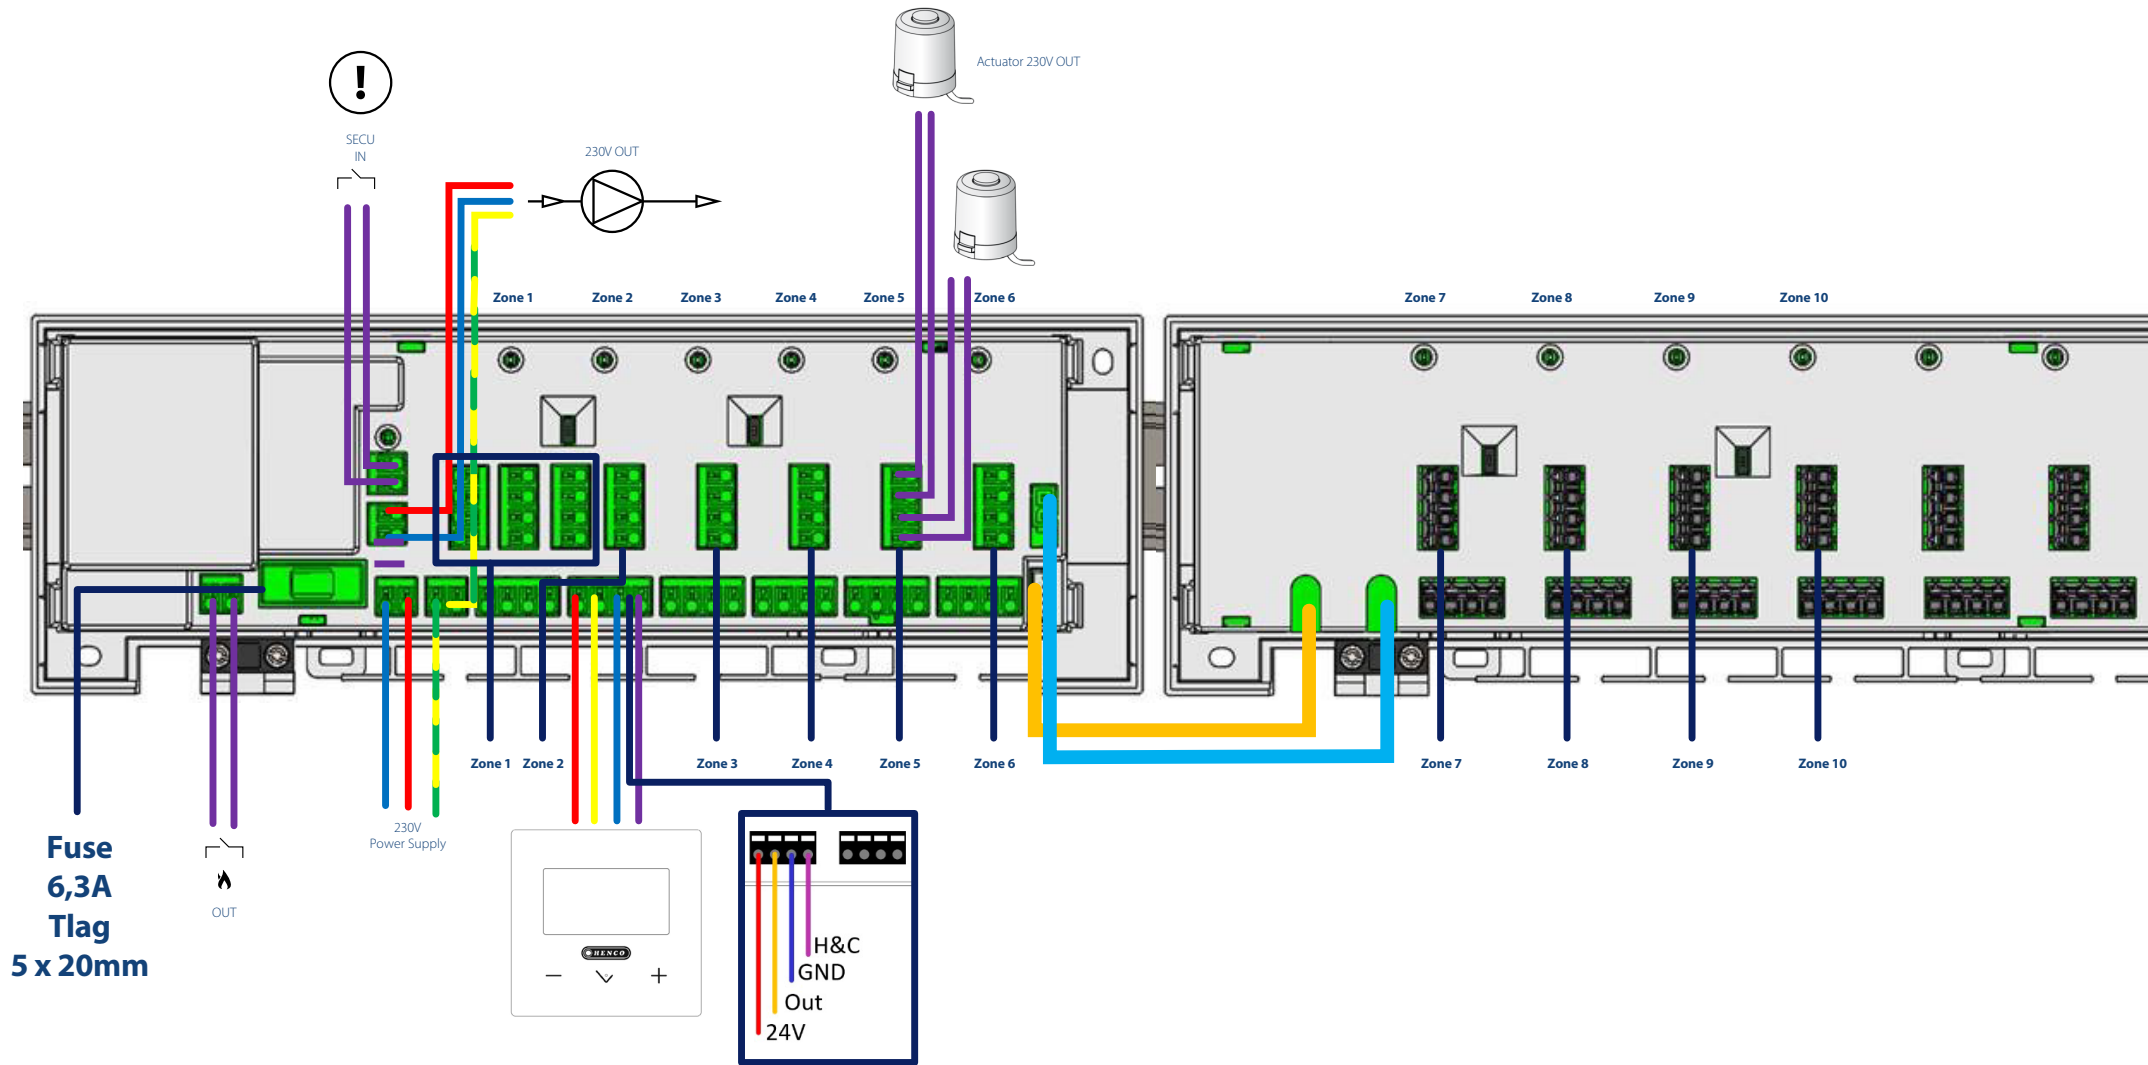

WE CARE TO CONNECT