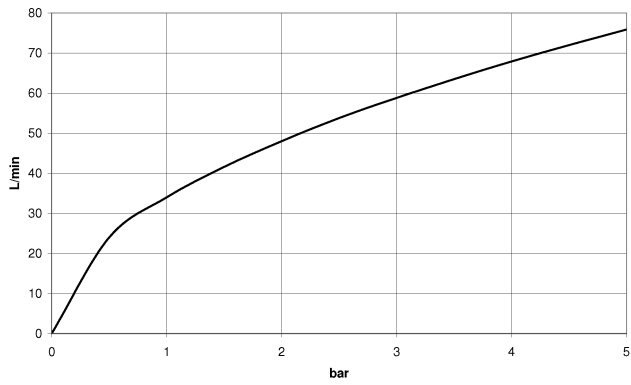

Wall elbow - Matte Black

SERIES SPECIFIC

28 450 980 Product version up to 7/6/2018

- 3/8" shower outlet
- rosette 60 x 60 mm
- 1/2" connection
- WRAS

Intrinsic protection against back flow.

	Matte Black	28 450 980-33
	Chrome	28 450 980-00
	Brushed Platinum	28 450 980-06
	Platinum	28 450 980-08
	Dark Chrome	28 450 980-19
	Light Gold (PVD)	28 450 980-26
	Brushed Light Gold (PVD)	28 450 980-27
	Brushed Durabrass (23kt Gold)	28 450 980-28
	Brushed Gold (PVD)	28 450 980-37
	Brushed Dark Brass (PVD)	28 450 980-39
	Brushed Bronze (PVD)	28 450 980-42
	Brushed Dark Bronze (PVD)	28 450 980-43
	Brushed Champagne (22kt Gold)	28 450 980-46
	Champagne (22kt Gold)	28 450 980-47
	Brushed Chrome	28 450 980-93
	Brushed Dark Platinum	28 450 980-99

Recommended miscellaneous

- Concealed wall elbow -** 35 085 970 90
- min. recess depth 90 mm
 - max. recess depth 163 mm

28 450 980 Product version up to 7/6/2018

mm [inches]

Flow rate chart

Codes & Standards