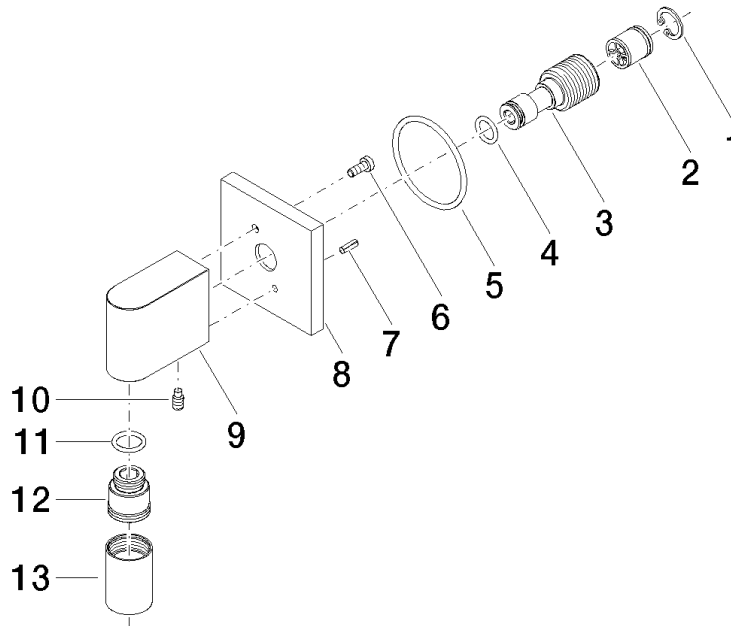

Recommended miscellaneous

- Concealed wall elbow -** 35 085 970 90
- min. recess depth 90 mm
 - max. recess depth 163 mm

28 450 980 Product version up to 7/6/2018

mm [inches]

Flow rate chart

Codes & Standards

ASME A112.18.1

cUPC

EN 1717

Scottish Water
Byelaws

UK Water Supply
Regulations

Wall elbow - Matte Black

SERIES SPECIFIC

28 450 980 Product version up to 7/6/2018

Certificates and sustainability

Belgaqua_22_280_2 WRAS_2310

IAPMO_4976

Spare parts list

No.	Item Number	Name	Quantity used	Delivery time
10	09 31 11 005 90	Mounting Threaded pin with hexagon socket with pins M5 x 10 mm -	1.00	14
3	09 24 03 116 20 90	Nipple Ø 21 x 50 mm -	1.00	14
1	09 16 01 014 90	Ring Retaining ring Ø 15 x 1 mm -	1.00	14
8	09 27 82 006-33	Rosette for wall elbows 60 x 60 x 9 mm - Matte Black	1.00	40
4	09 14 10 008 90	O-Ring 10,0 x 2,0 mm -	1.00	14
13	90 21 02 069 00-33	Cover/sleeve M20 x 1 - Matte Black	1.00	40
12	09 24 03 107 20 90	Nipple Ø 20 x 21,5 mm -	1.00	14
2	90 23 01 141 00 90	Back-flow preventer -	1.00	14
5	09 14 10 142 90	O-Ring 47,3 x 1,78 mm -	1.00	14
11	90 14 10 077 00 90	O-Ring EPDM 70 12,0 x 2,0 mm -	1.00	14
6	09 30 30 054 90	Mounting Cylinder head screw with hexagon socket with low profile M4 x 10 mm -	1.00	14
9	09 11 03 046-33	Wall elbow - Matte Black	1.00	40
7	09 31 11 026 90	Grooved pin Ø 5 x12 mm -	1.00	14