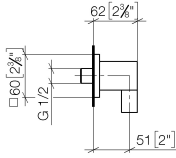

Wall elbow - Matte Black

SERIES SPECIFIC

28 450 980 Product version up to 7/6/2018

- 3/8" shower outlet
- rosette 60 x 60 mm
- 1/2" connection
- WRAS

Intrinsic protection against back flow.

	Matte Black	28 450 980-33
	Chrome	28 450 980-00
	Brushed Platinum	28 450 980-06
	Platinum	28 450 980-08
	Dark Chrome	28 450 980-19
	Light Gold (PVD)	28 450 980-26
	Brushed Light Gold (PVD)	28 450 980-27
	Brushed Durabrass (23kt Gold)	28 450 980-28
	Brushed Gold (PVD)	28 450 980-37
	Brushed Dark Brass (PVD)	28 450 980-39
	Brushed Bronze (PVD)	28 450 980-42
	Brushed Dark Bronze (PVD)	28 450 980-43
	Brushed Champagne (22kt Gold)	28 450 980-46
	Champagne (22kt Gold)	28 450 980-47
	Brushed Chrome	28 450 980-93
	Brushed Dark Platinum	28 450 980-99

Recommended miscellaneous

- Concealed wall elbow -** 35 085 970 90
- min. recess depth 90 mm
 - max. recess depth 163 mm

28 450 980 Product version up to 7/6/2018

mm [inches]

Flow rate chart

Codes & Standards

Certificates and sustainability

Belgaqua_22_280_2 WRAS_2310

IAPMO_4976

Spare parts list

No.	Item Number	Name	Quantity used	Delivery time
10	09 31 11 005 90	Mounting Threaded pin with hexagon socket with pins M5 x 10 mm -	1.00	14
3	09 24 03 116 20 90	Nipple Ø 21 x 50 mm -	1.00	14
1	09 16 01 014 90	Ring Retaining ring Ø 15 x 1 mm -	1.00	14
8	09 27 82 006-33	Rosette for wall elbows 60 x 60 x 9 mm - Matte Black	1.00	40
4	09 14 10 008 90	O-Ring 10,0 x 2,0 mm -	1.00	14
13	90 21 02 069 00-33	Cover/sleeve M20 x 1 - Matte Black	1.00	40
12	09 24 03 107 20 90	Nipple Ø 20 x 21,5 mm -	1.00	14
2	90 23 01 141 00 90	Back-flow preventer -	1.00	14
5	09 14 10 142 90	O-Ring 47,3 x 1,78 mm -	1.00	14
11	90 14 10 077 00 90	O-Ring EPDM 70 12,0 x 2,0 mm -	1.00	14
6	09 30 30 054 90	Mounting Cylinder head screw with hexagon socket with low profile M4 x 10 mm -	1.00	14
9	09 11 03 046-33	Wall elbow - Matte Black	1.00	40
7	09 31 11 026 90	Grooved pin Ø 5 x12 mm -	1.00	14