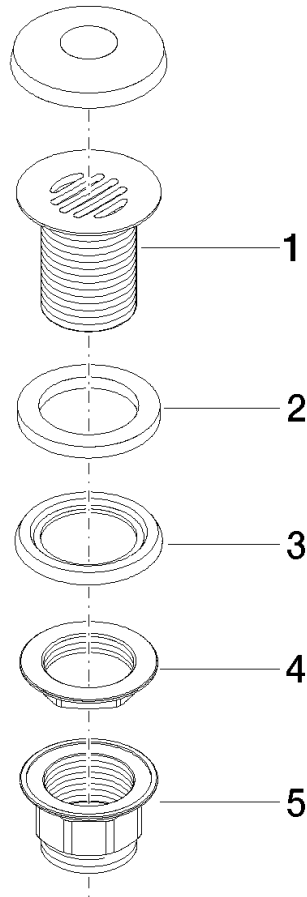

10 110 970 Product version from 10/1/2023

	Durabrass (23kt Gold)	10 110 970-09
	Chrome	10 110 970-00
	Brushed Platinum	10 110 970-06
	Platinum	10 110 970-08
	Dark Chrome	10 110 970-19
	Light Gold (PVD)	10 110 970-26
	Brushed Light Gold (PVD)	10 110 970-27
	Brushed Durabrass (23kt Gold)	10 110 970-28
	Matte Black	10 110 970-33
	Brushed Gold (PVD)	10 110 970-37
	Brushed Dark Brass (PVD)	10 110 970-39
	Brushed Bronze (PVD)	10 110 970-42
	Brushed Dark Bronze (PVD)	10 110 970-43
	Brushed Champagne (22kt Gold)	10 110 970-46
	Champagne (22kt Gold)	10 110 970-47
	Brushed Chrome	10 110 970-93
	Brushed Dark Platinum	10 110 970-99

Grated waste 1 1/4" - Durabron (23kt Gold)

SERIES-VARIOUS

10 110 970 Product version from 10/1/2023

Only suitable for sinks without an overflow.

10 110 970 Product version from 10/1/2023

10 110 970 Product version from 10/1/2023

Parts for other finishes can be found here: [Chrome](#)

Spare parts list

No.	Item Number	Name	Quantity used	Delivery time
2	09 14 05 039 90	Washer 43,5 x 62 x 6 mm -	1.00	14
5	09 23 10 020-09	Mounting Ø 60 x 36,5 mm - Durabrace (23kt Gold)	1.00	-
Spare part can no longer be ordered, please order the replacement item				
1	09 11 01 025-09	Cup for pop-up waste 1 1/4" - Durabrace (23kt Gold)	1.00	-
Spare part can no longer be ordered, please order the replacement item				
3	09 14 03 025 90	Washer Profile seal Ø 64 x 6 mm -	1.00	14
4	09 23 10 017 90	Mounting with collar Screw connection 1 1/4" -	1.00	-
Spare part can no longer be ordered, please order the replacement item				