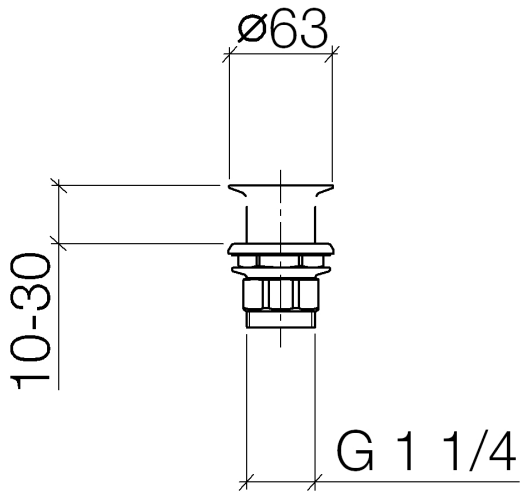

10 110 970 Product version from 10/1/2023

	Durabrass (23kt Gold)	10 110 970-09
	Chrome	10 110 970-00
	Brushed Platinum	10 110 970-06
	Platinum	10 110 970-08
	Dark Chrome	10 110 970-19
	Light Gold (PVD)	10 110 970-26
	Brushed Light Gold (PVD)	10 110 970-27
	Brushed Durabrass (23kt Gold)	10 110 970-28
	Matte Black	10 110 970-33
	Brushed Gold (PVD)	10 110 970-37
	Brushed Dark Brass (PVD)	10 110 970-39
	Brushed Bronze (PVD)	10 110 970-42
	Brushed Dark Bronze (PVD)	10 110 970-43
	Brushed Champagne (22kt Gold)	10 110 970-46
	Champagne (22kt Gold)	10 110 970-47
	Brushed Chrome	10 110 970-93
	Brushed Dark Platinum	10 110 970-99

Grated waste 1 1/4" - Durabron (23kt Gold)

SERIES-VARIOUS

10 110 970 Product version from 10/1/2023

Only suitable for sinks without an overflow.

10 110 970 Product version from 10/1/2023

10 110 970 Product version from 10/1/2023

Parts for other finishes can be found here: [Chrome](#)

Spare parts list

No.	Item Number	Name	Quantity used	Delivery time
2	09 14 05 039 90	Washer 43,5 x 62 x 6 mm -	1.00	14
5	09 23 10 020-09	Mounting Ø 60 x 36,5 mm - Durabrace (23kt Gold)	1.00	-
Spare part can no longer be ordered, please order the replacement item				
1	09 11 01 025-09	Cup for pop-up waste 1 1/4" - Durabrace (23kt Gold)	1.00	-
Spare part can no longer be ordered, please order the replacement item				
3	09 14 03 025 90	Washer Profile seal Ø 64 x 6 mm -	1.00	14
4	09 23 10 017 90	Mounting with collar Screw connection 1 1/4" -	1.00	-
Spare part can no longer be ordered, please order the replacement item				