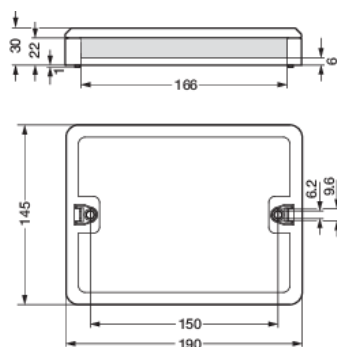

Colour: black

Technical data

WAGO WINSTA® distribution box, DALI relay, P48 DALI-2/BMS

- Protection degree: IP20
- Dimensions (HxWxD): 30 mm x 190 mm x 145 mm
- Marking: CE

Dimensions

Wiring diagram