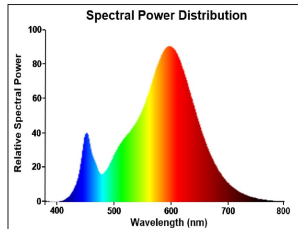

ToLEDo Retro Ball

ToLEDo RT Ball V5 CL 470LM 827 E14 SL
0029502