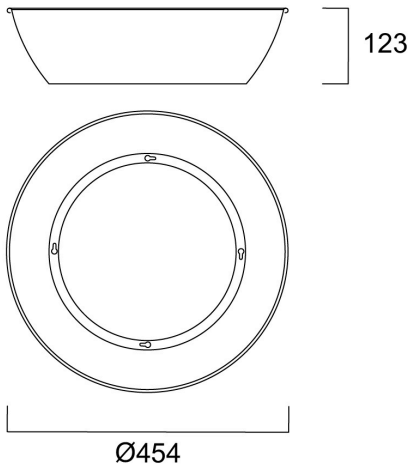

Alu Shade Black Color For 26/32Klm

Item No: 0039747

SYLVANIA

PRO

**CE UK
CA**

Technical Assets

Dimensions (mm)

Photometrics

General data

Product name	Alu Shade Black Color For 26/32Klm
Technology	Accessory
Type of accessory	Reflector
General application	Logistics & Industry
ETIM Class	EC002557
E-number FI	4357119
Warranty	5 years

Physical data

Nominal Product Height (mm)	123
Nominal Product Diameter (mm)	454
Weight (kg)	0.66

Alu Shade Black Color For 26/32Klm

Item No: 0039747

SYLVANIA

Packaging

Product EAN number	5410288397474
Packaging single width (cm)	45.4
Packaging single depth (cm)	12.3
DUN14 (inner)	15410288397471
Packaging outer length / height (cm)	50.0